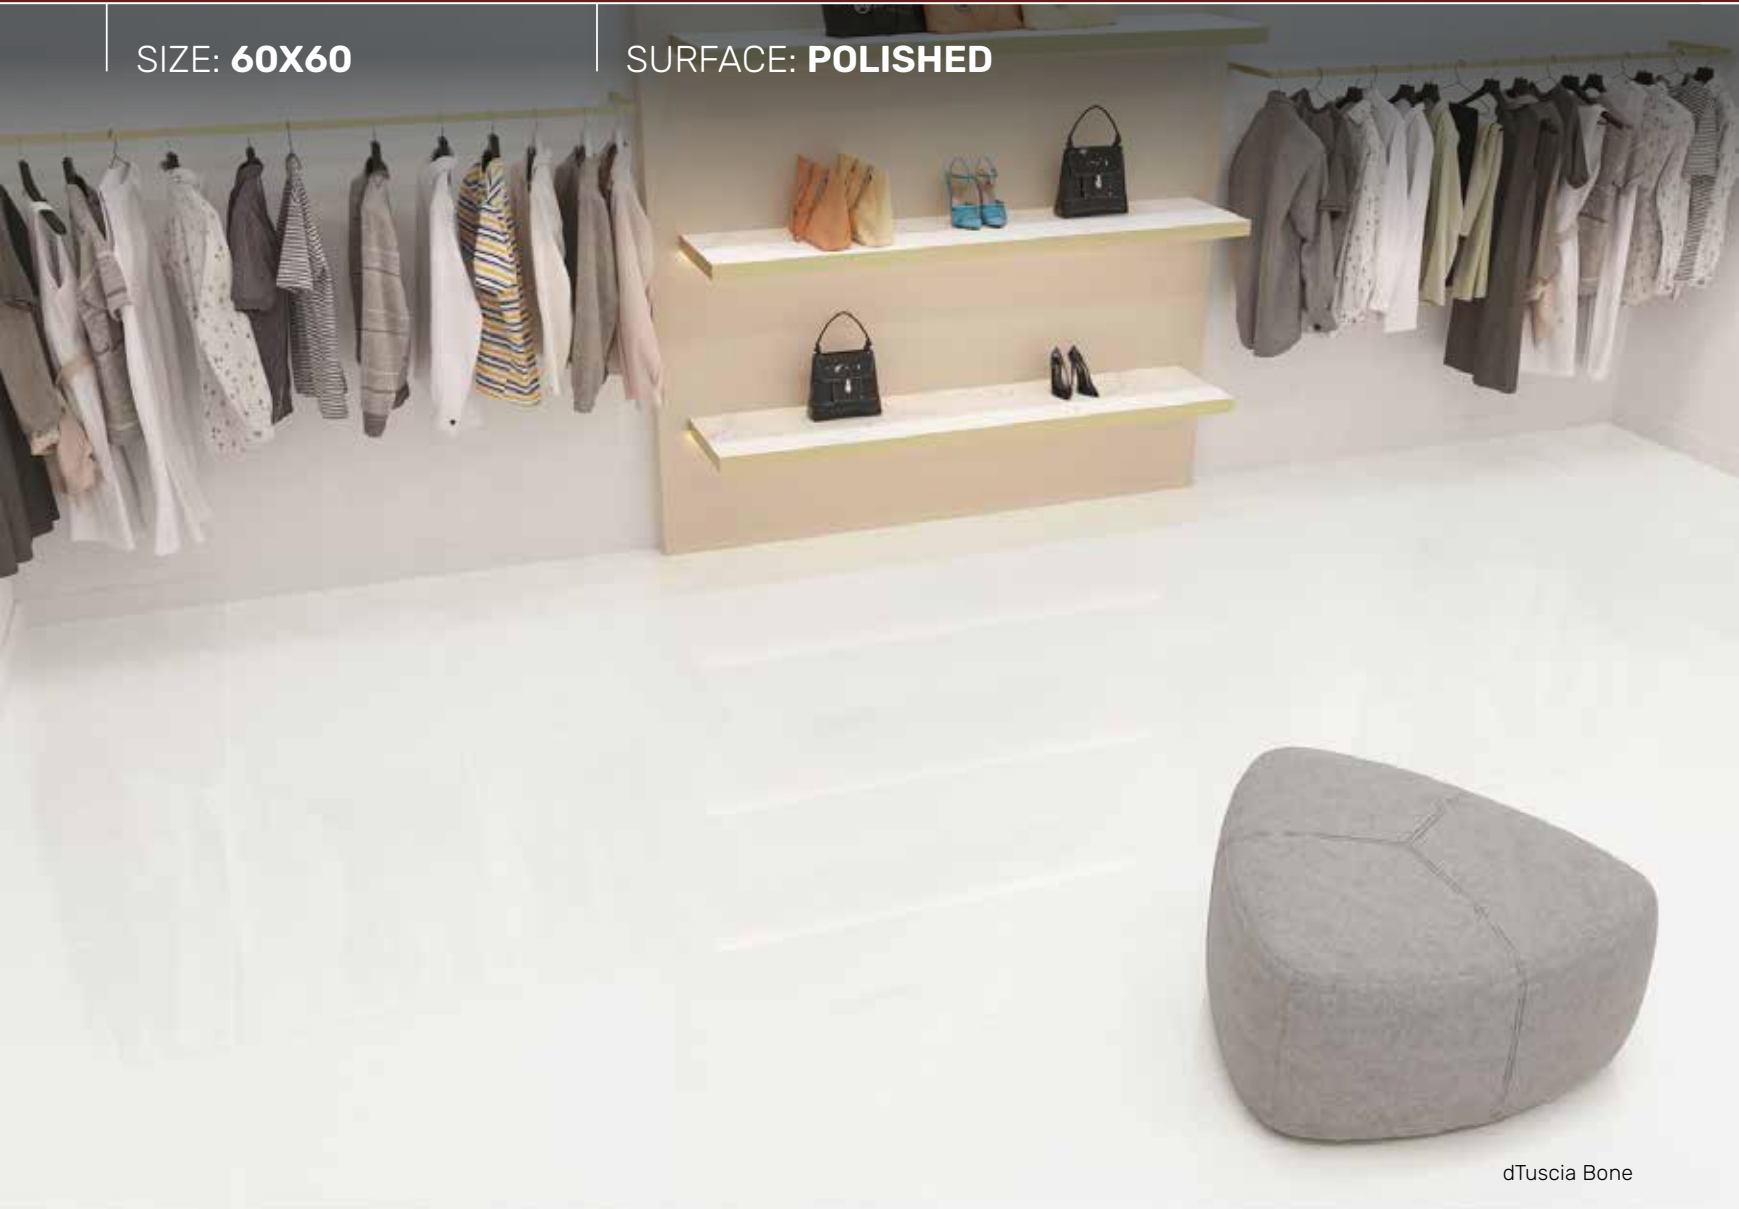

SIZE: **60X60**

SURFACE: **POLISHED**

dTuscia Bone