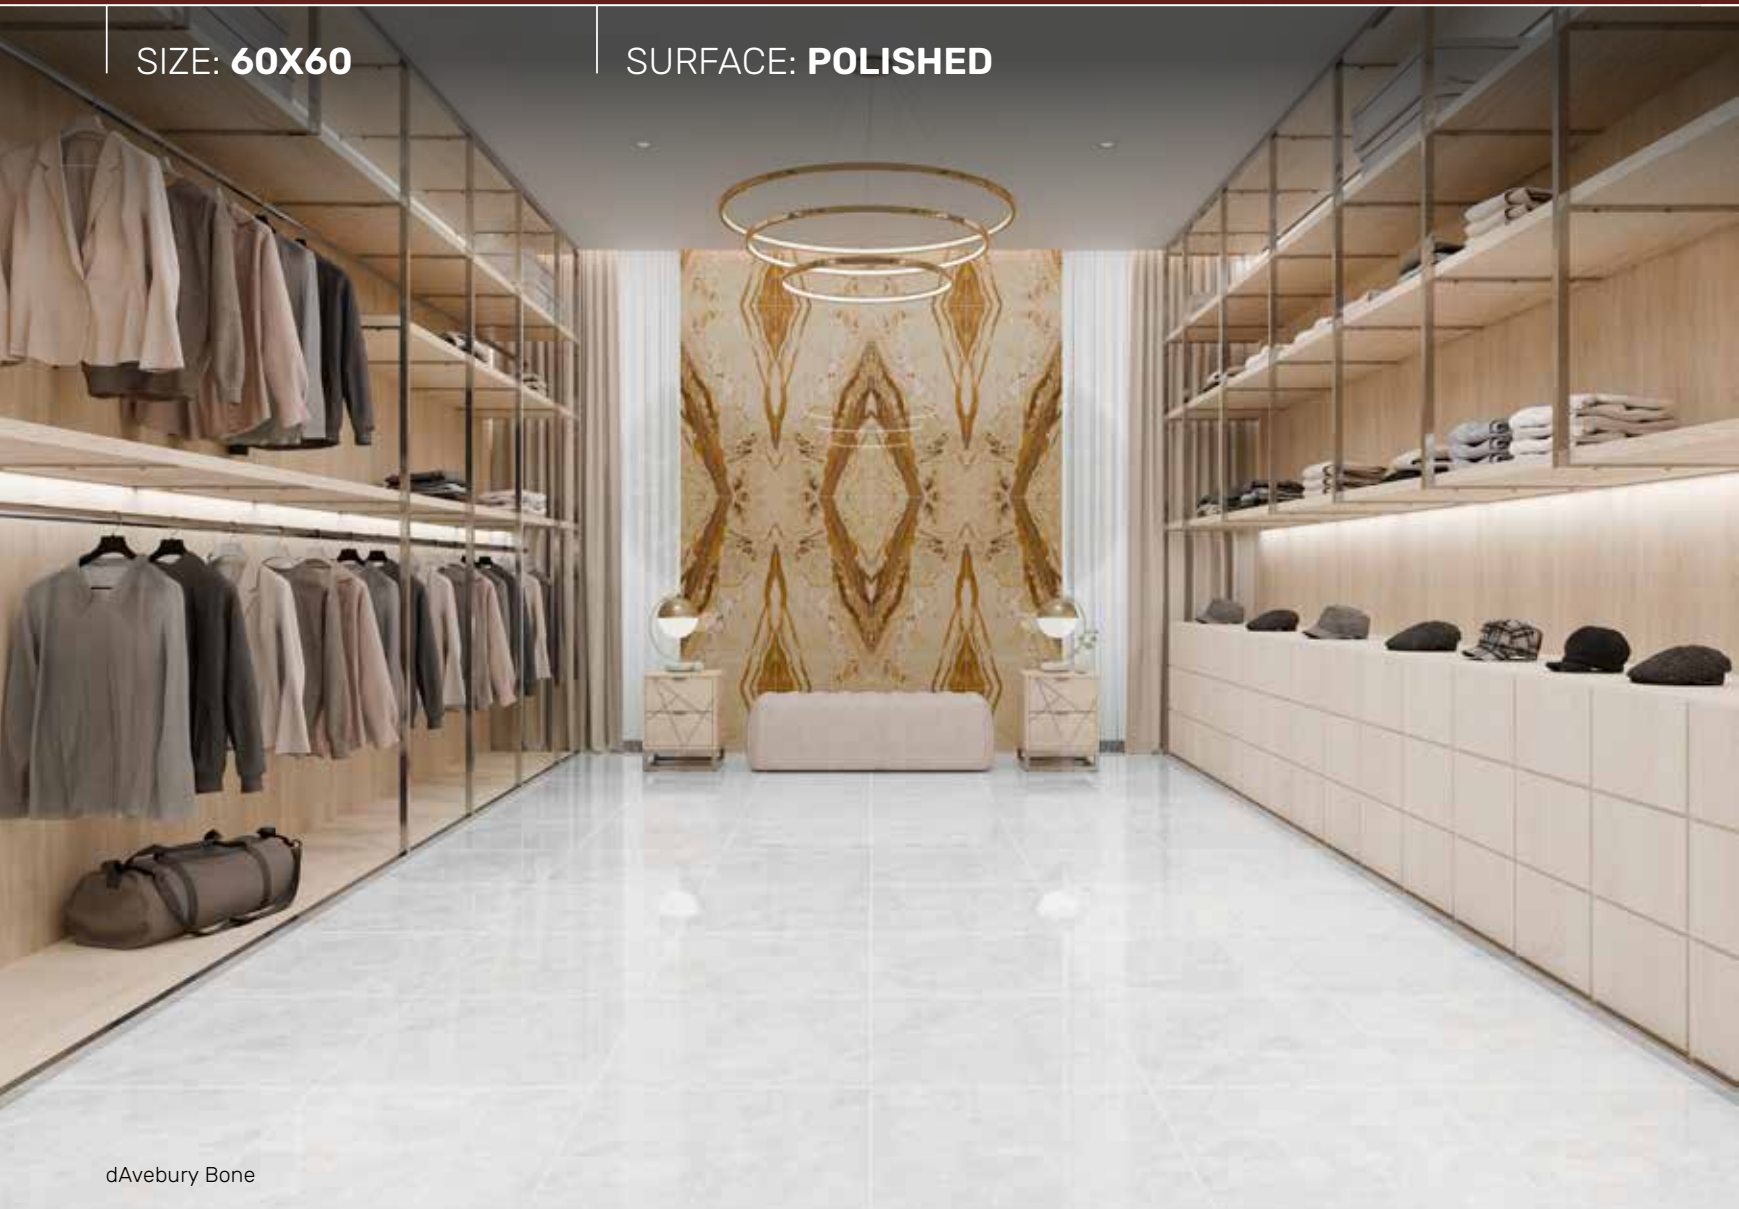

GT609859FR
dCaesar Siena*

*Available in size 80x80cm.

GT609860FR
dCaesar Grey*

 V3

Moderate random design (12)

SIZE: **60X60**

SURFACE: **POLISHED**

dAvebury Bone