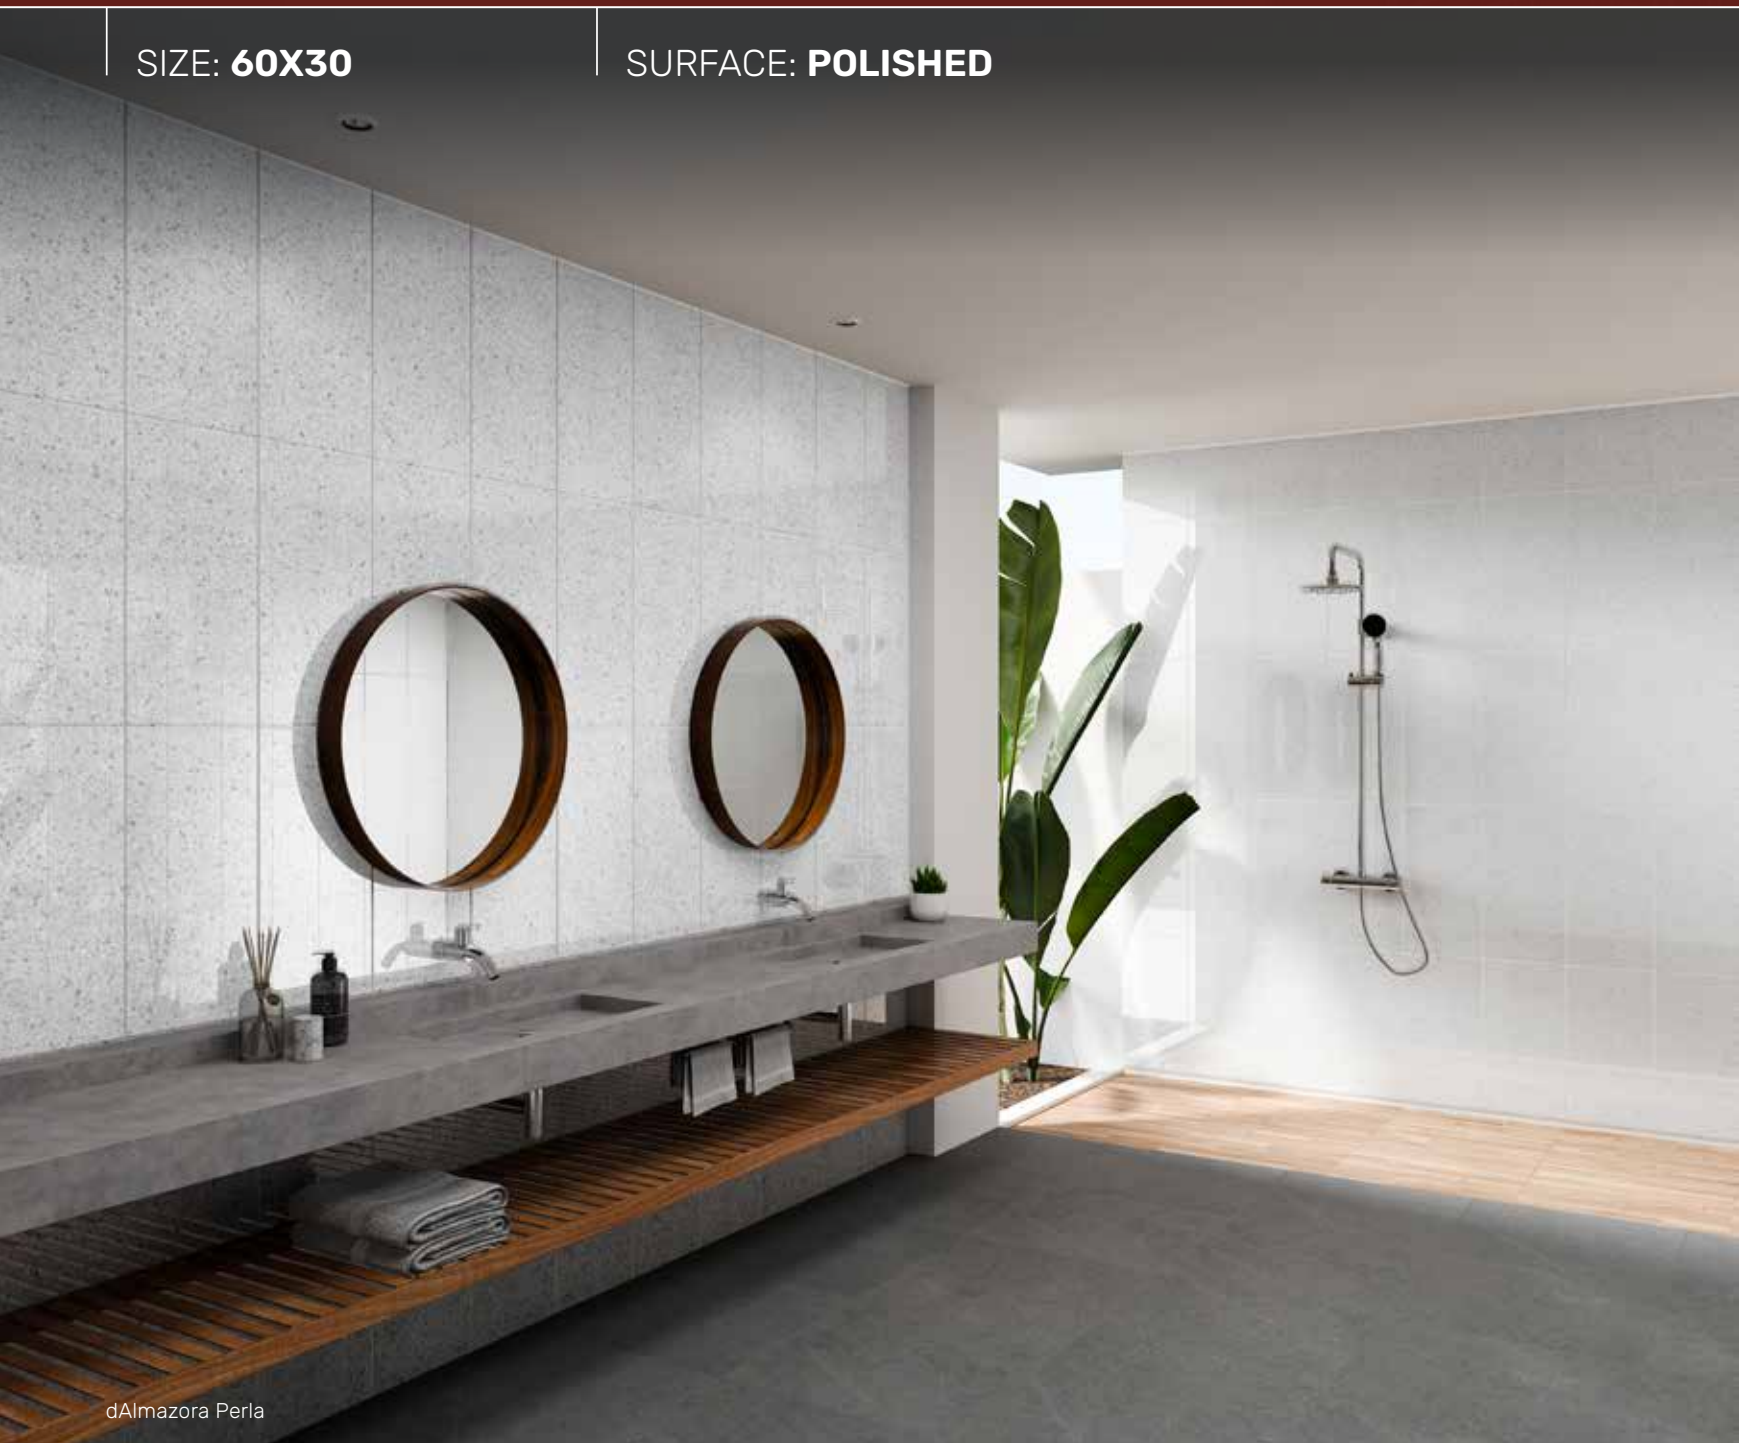

SIZE: **60X30**

SURFACE: **POLISHED**