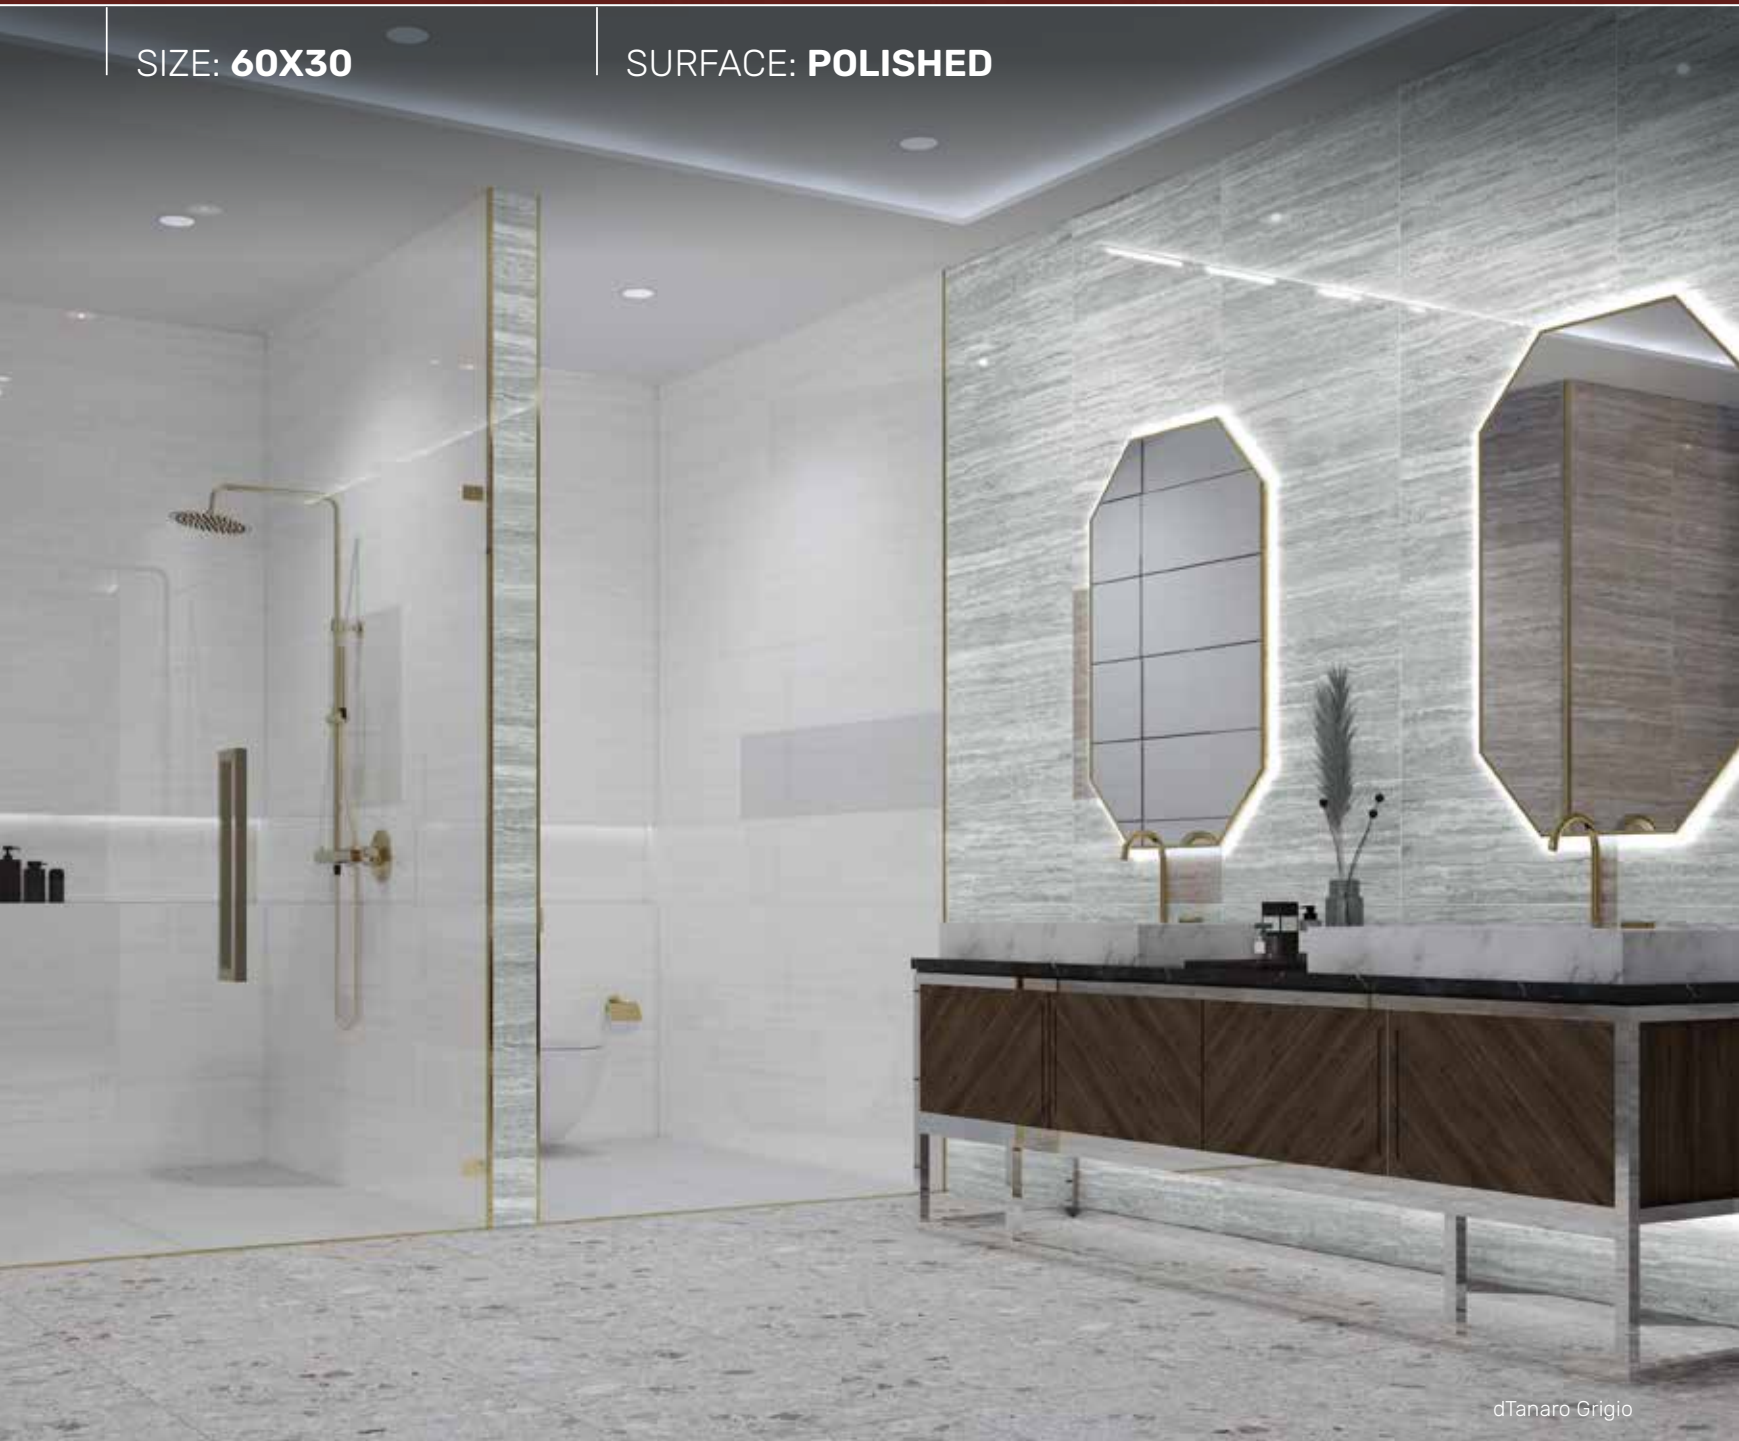

SIZE: **60X30**

SURFACE: **POLISHED**

dAniene Avorio

GT639755FR
dAniene Avorio

 V2

Mild random design (12)

SIZE: **60X30**

SURFACE: **POLISHED**