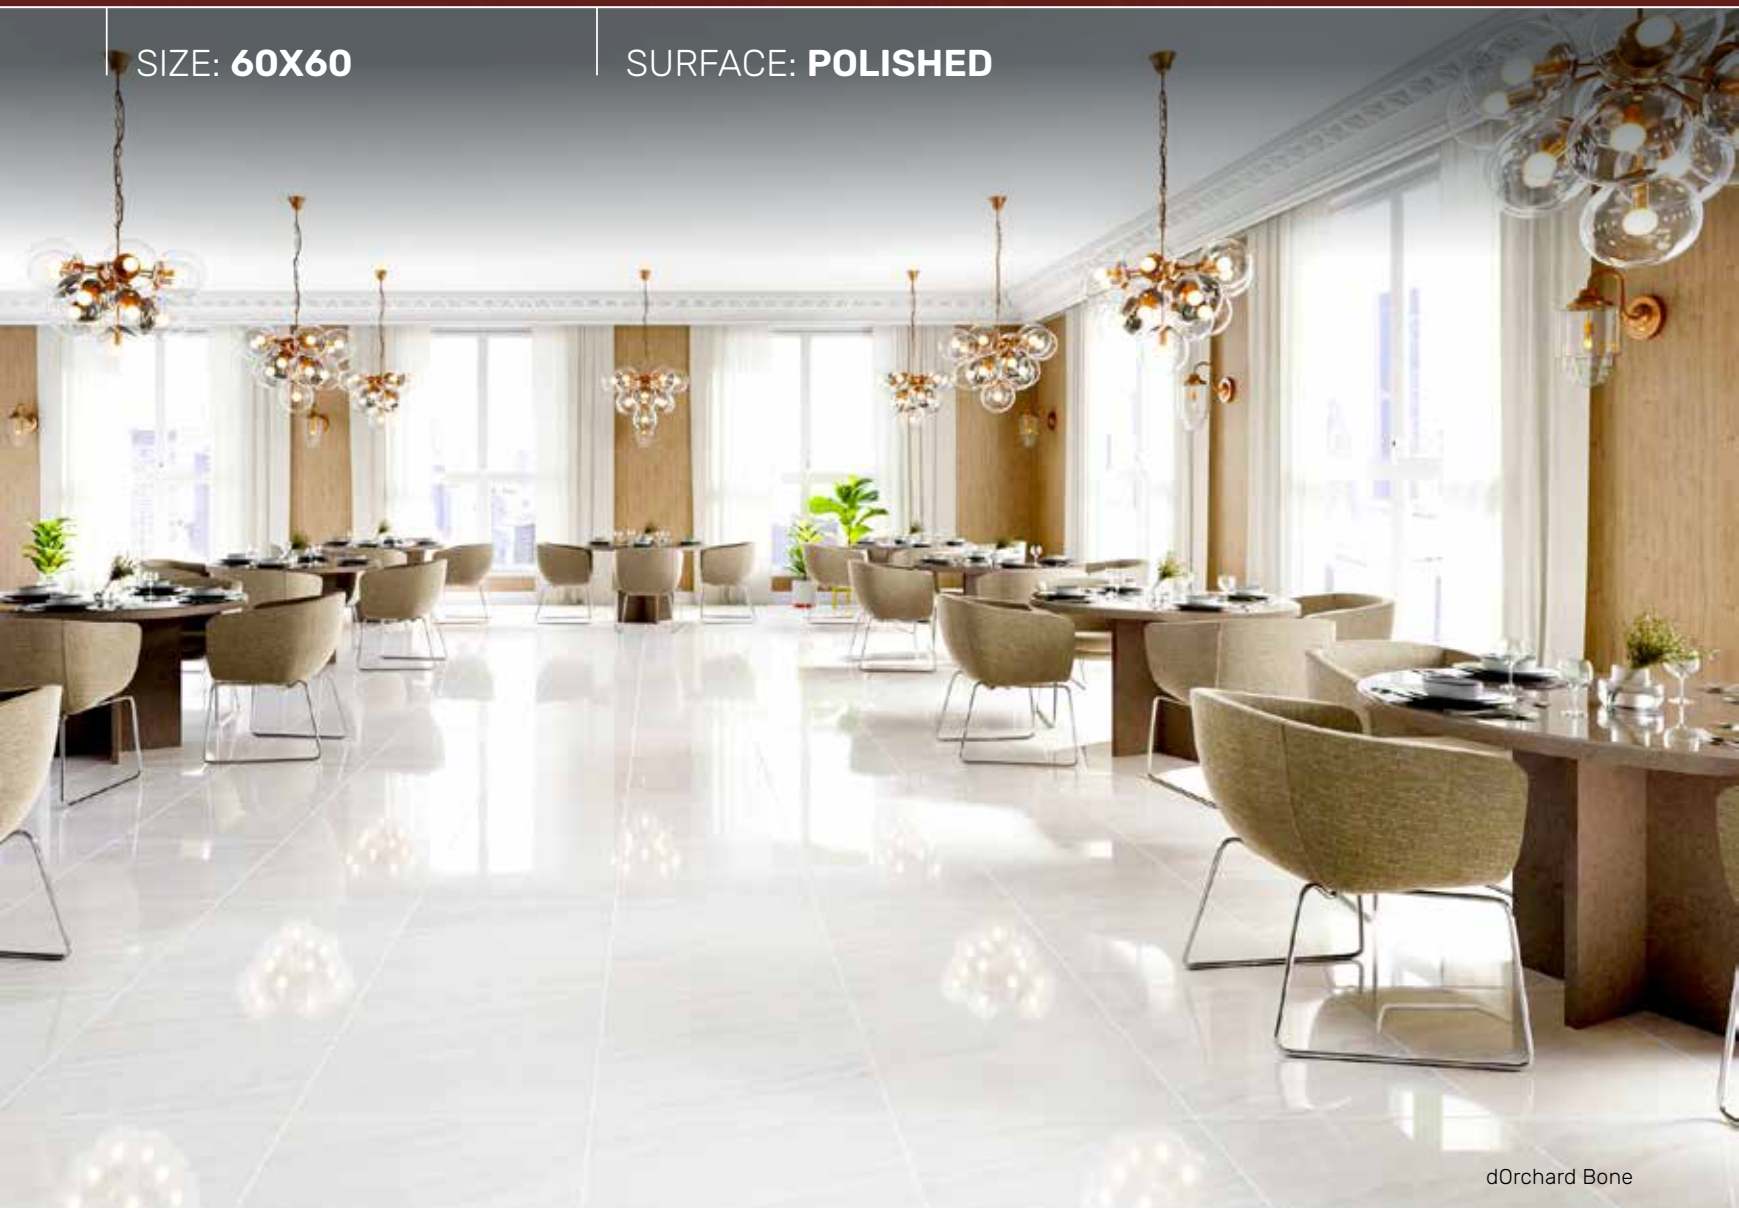

dLuxembourg Grey

GT609887FR
dLuxembourg Grey*

*Available in size 80x80cm.

 V2

Mild random design (12)

SIZE: **60X60**

SURFACE: **POLISHED**

dOrchard Bone