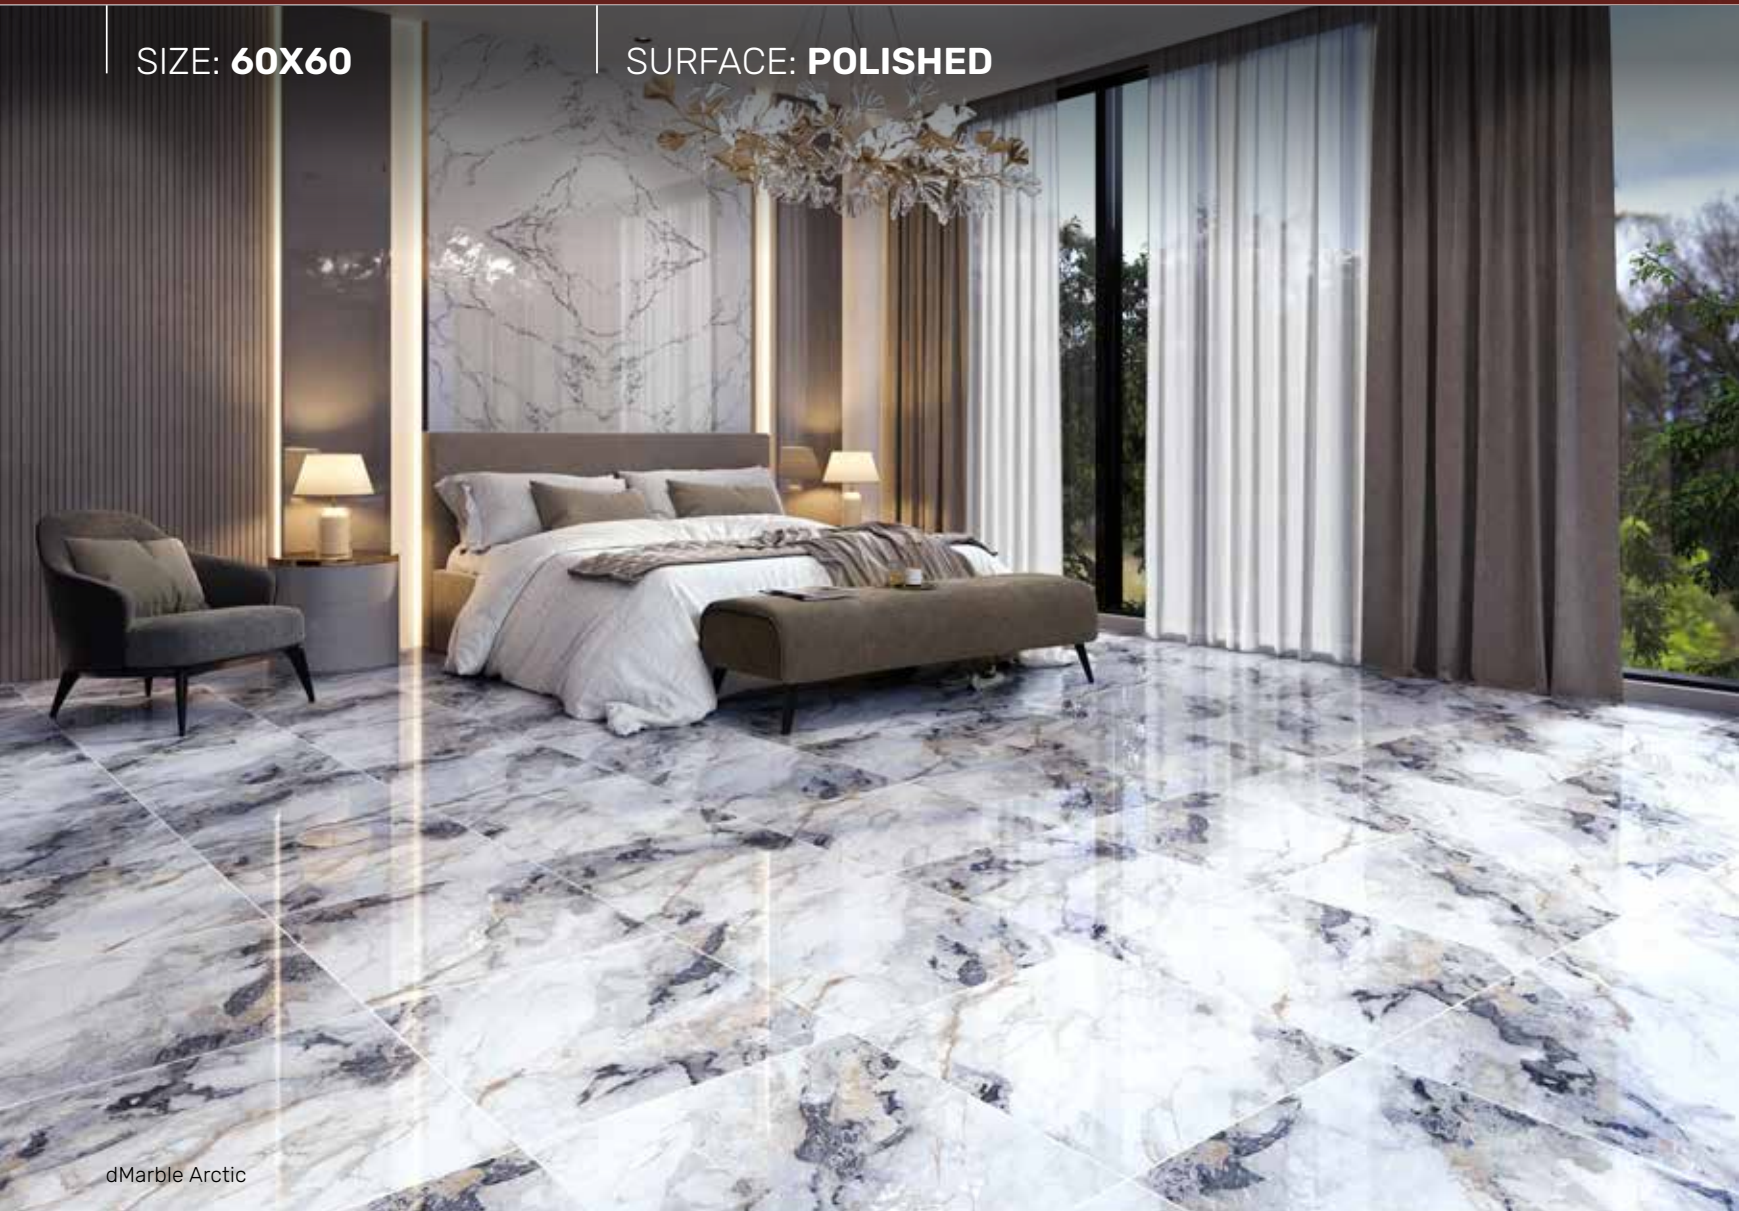

dMARBLE

Arctic

GLOSSMOOD
BRILLIANCE

SIZE: **60X60**

SURFACE: **POLISHED**

dMarble Arctic

GT609821FR
dMarble Arctic

V3