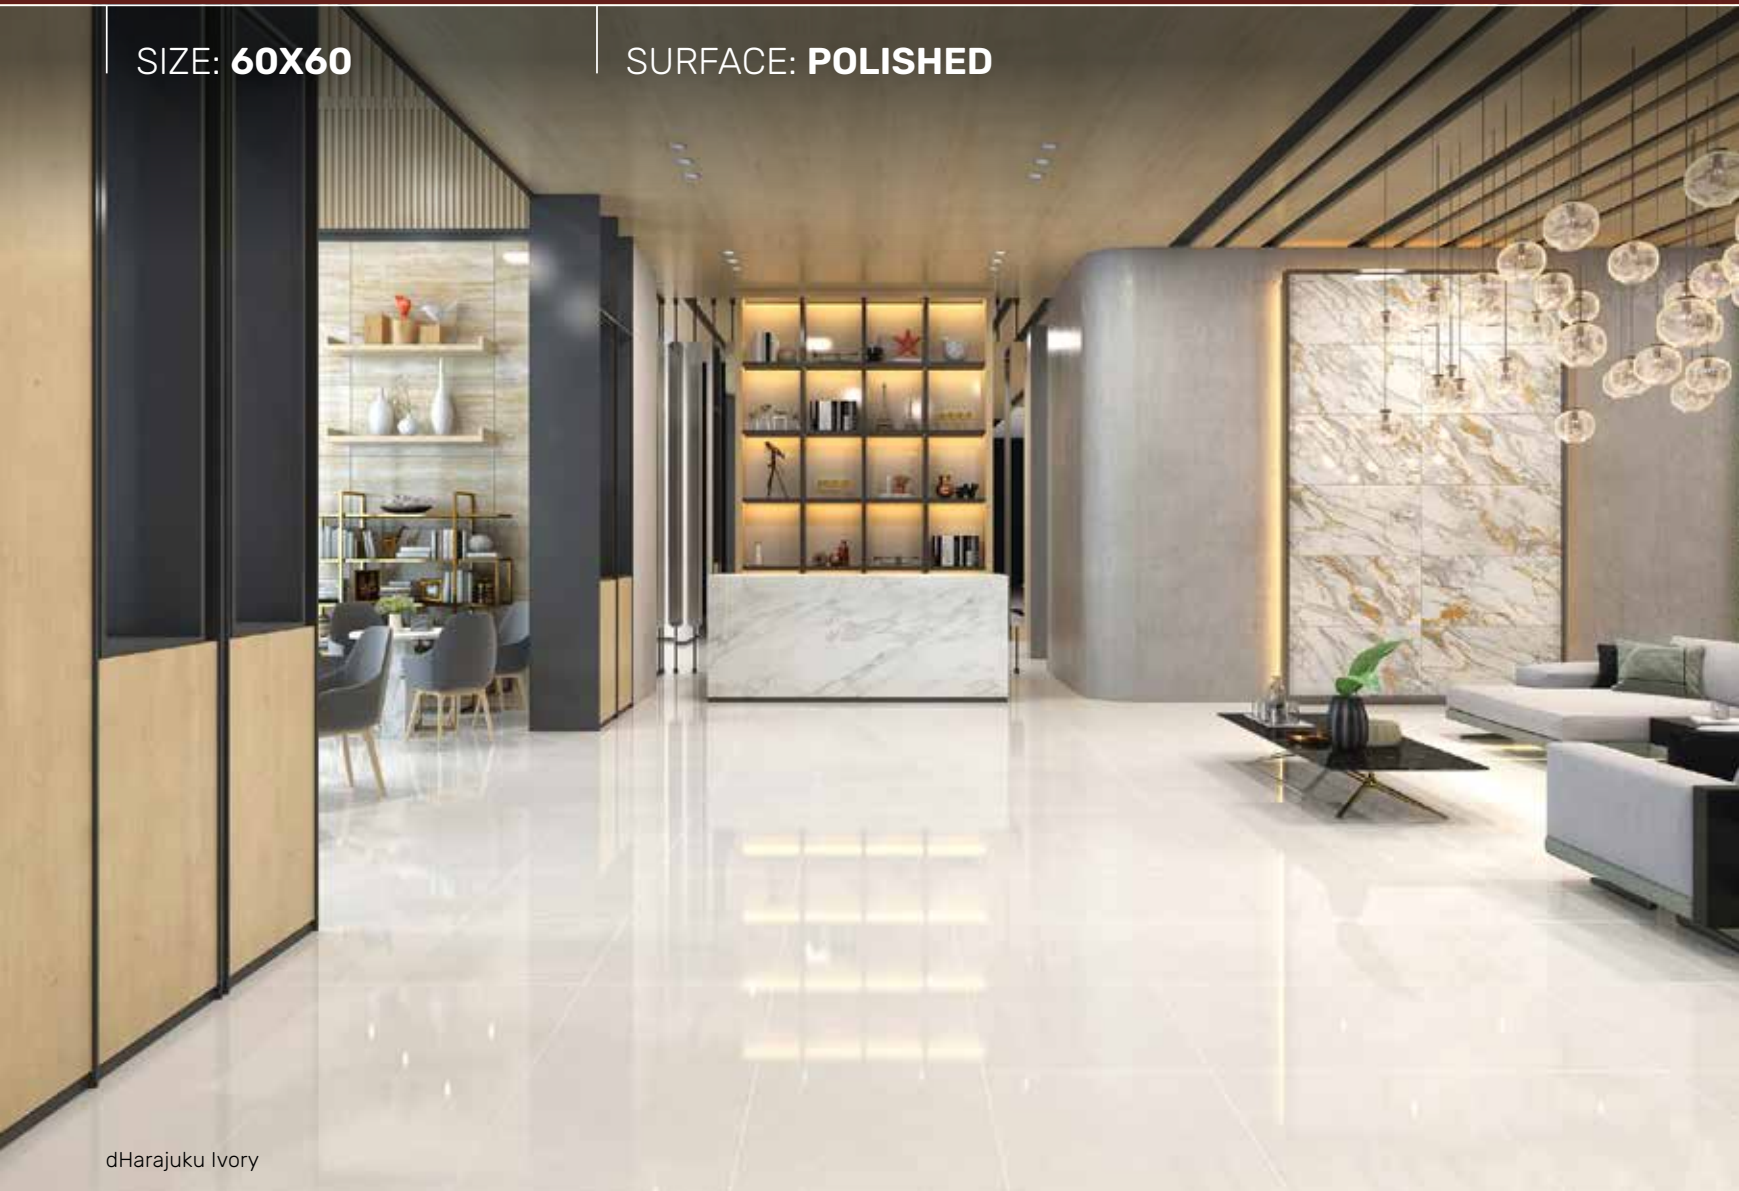

GT609881FR
dVisby Grigio

 V2

Mild random design (9)

SIZE: **60X60**

SURFACE: **POLISHED**

dHarajuku Ivory

GT609814FR
dHarajuku Ivory

 v2