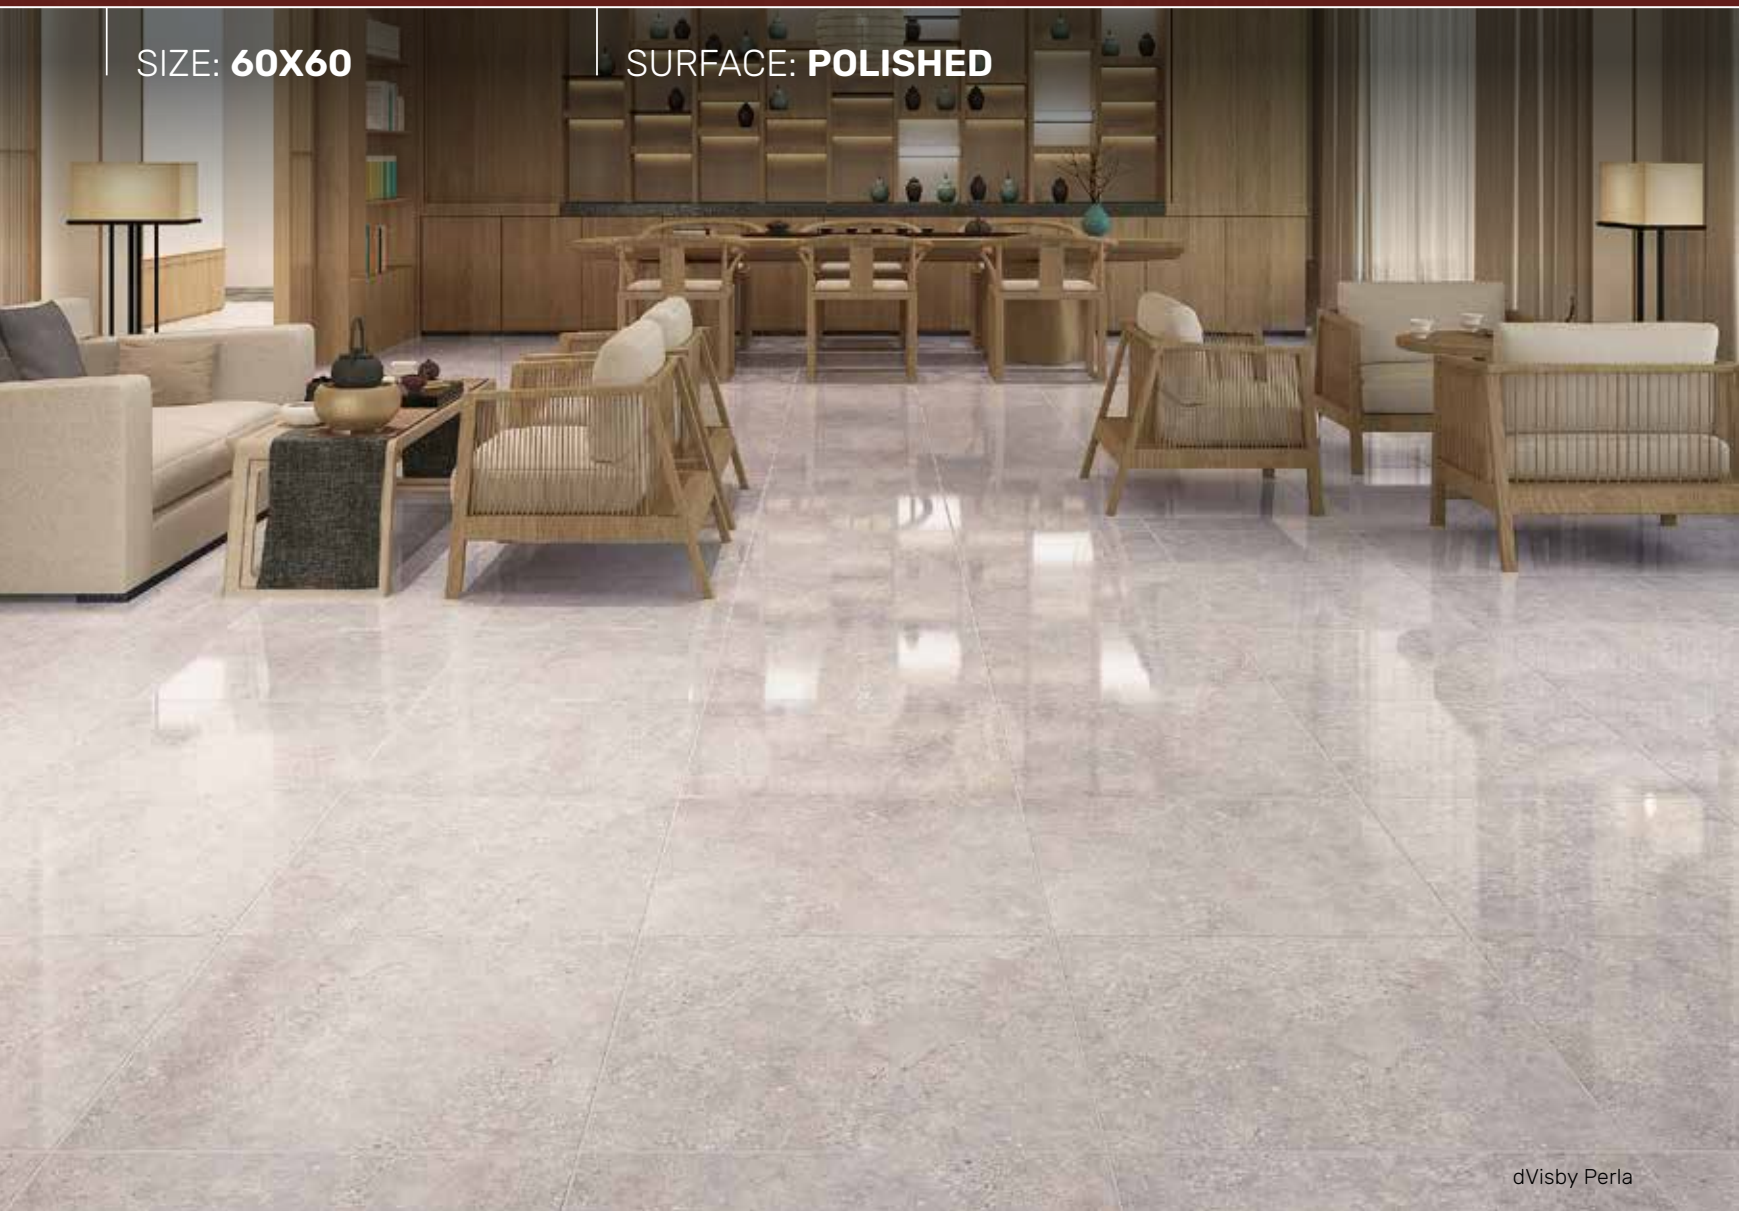

*Available in size 80x80cm.

GT609879FR
dRhodes Charcoal*

 V2

Mild random design (9)

SIZE: **60X60**

SURFACE: **POLISHED**

dVisby Perla

GT609880FR
dVisby Perla