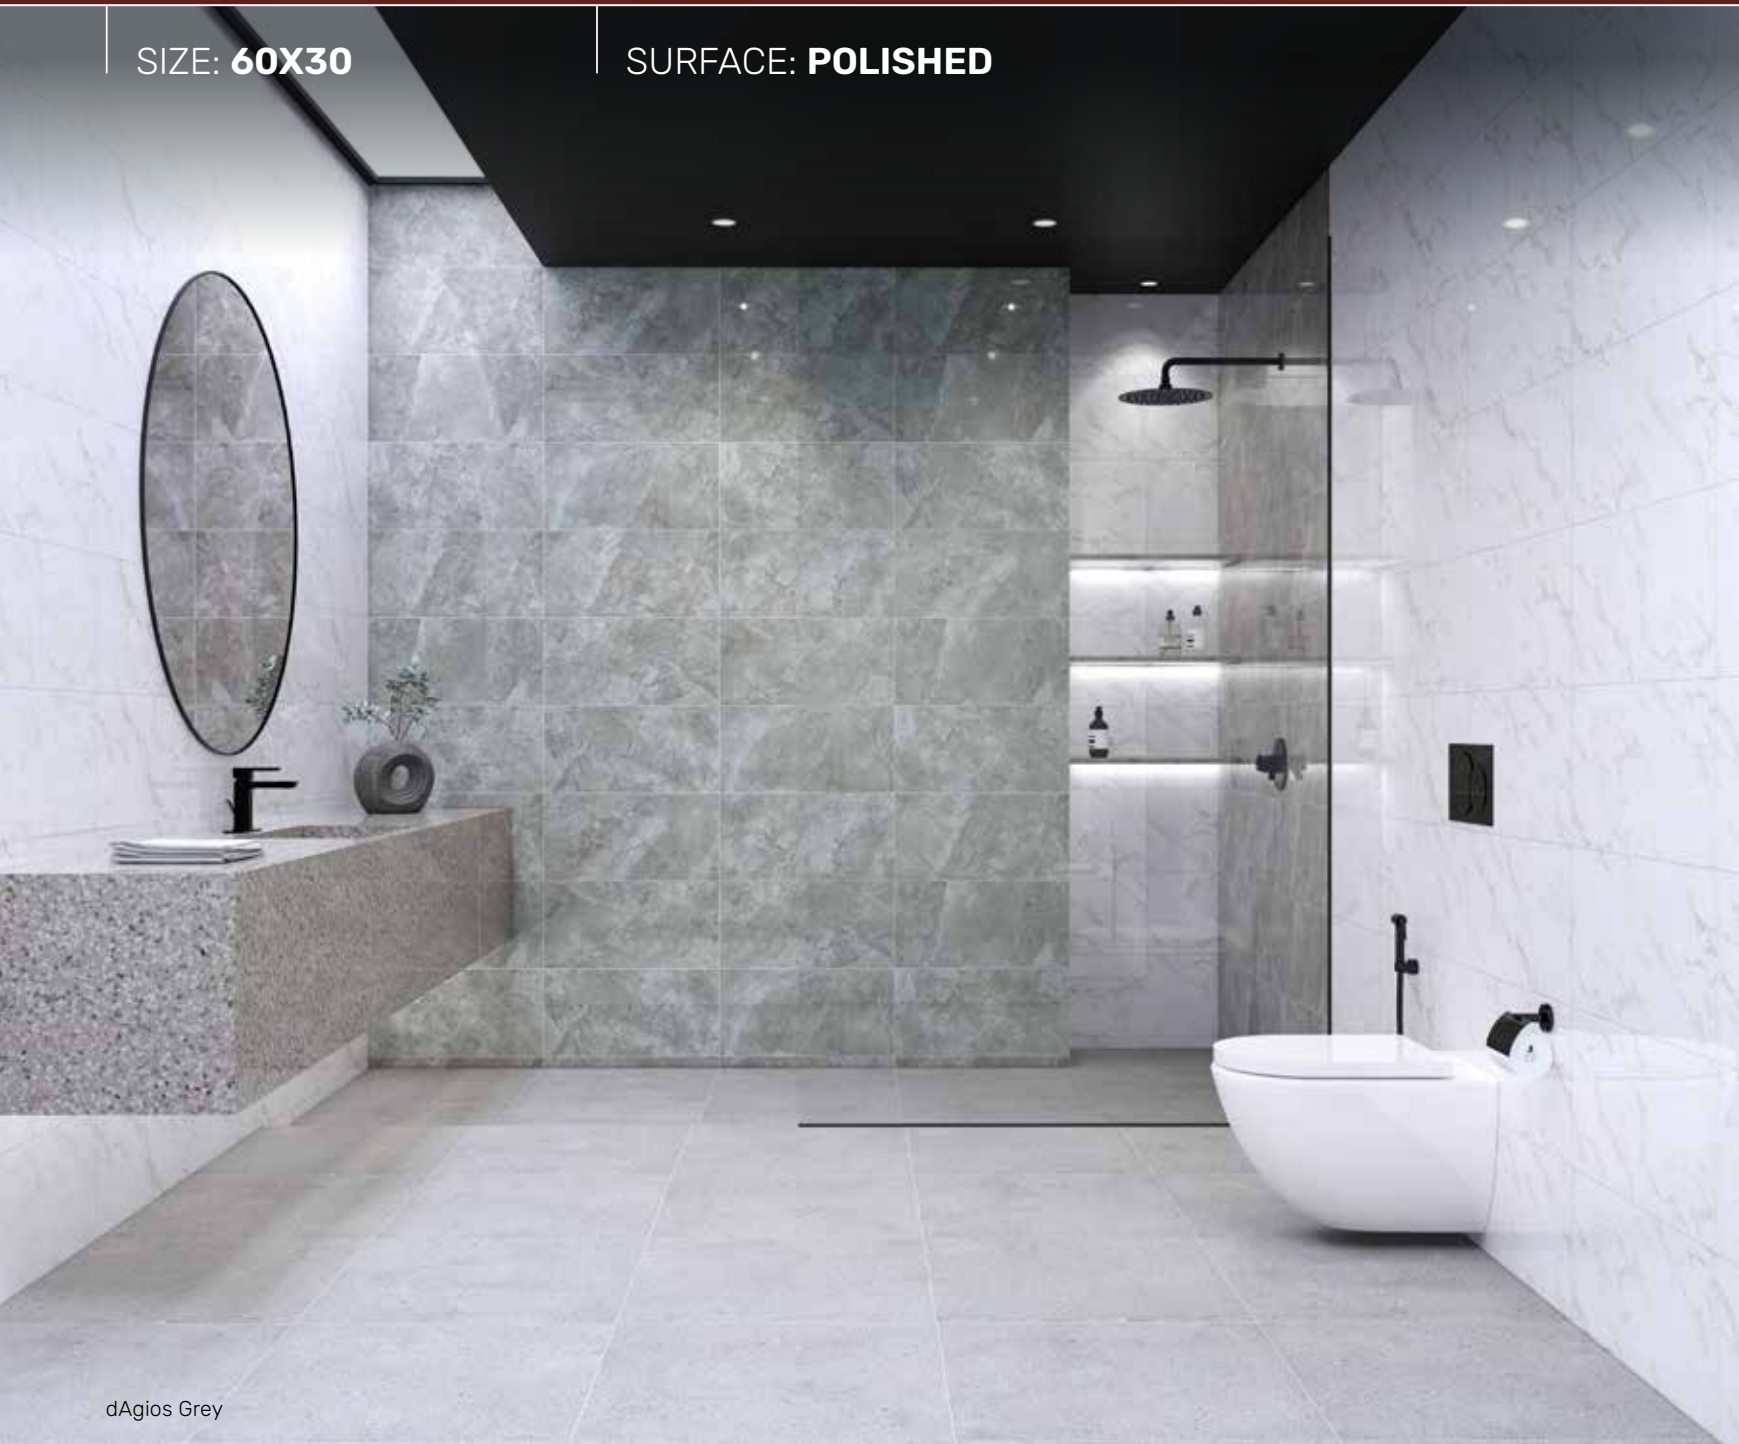

V3

SIZE: **60X30**

SURFACE: **POLISHED**