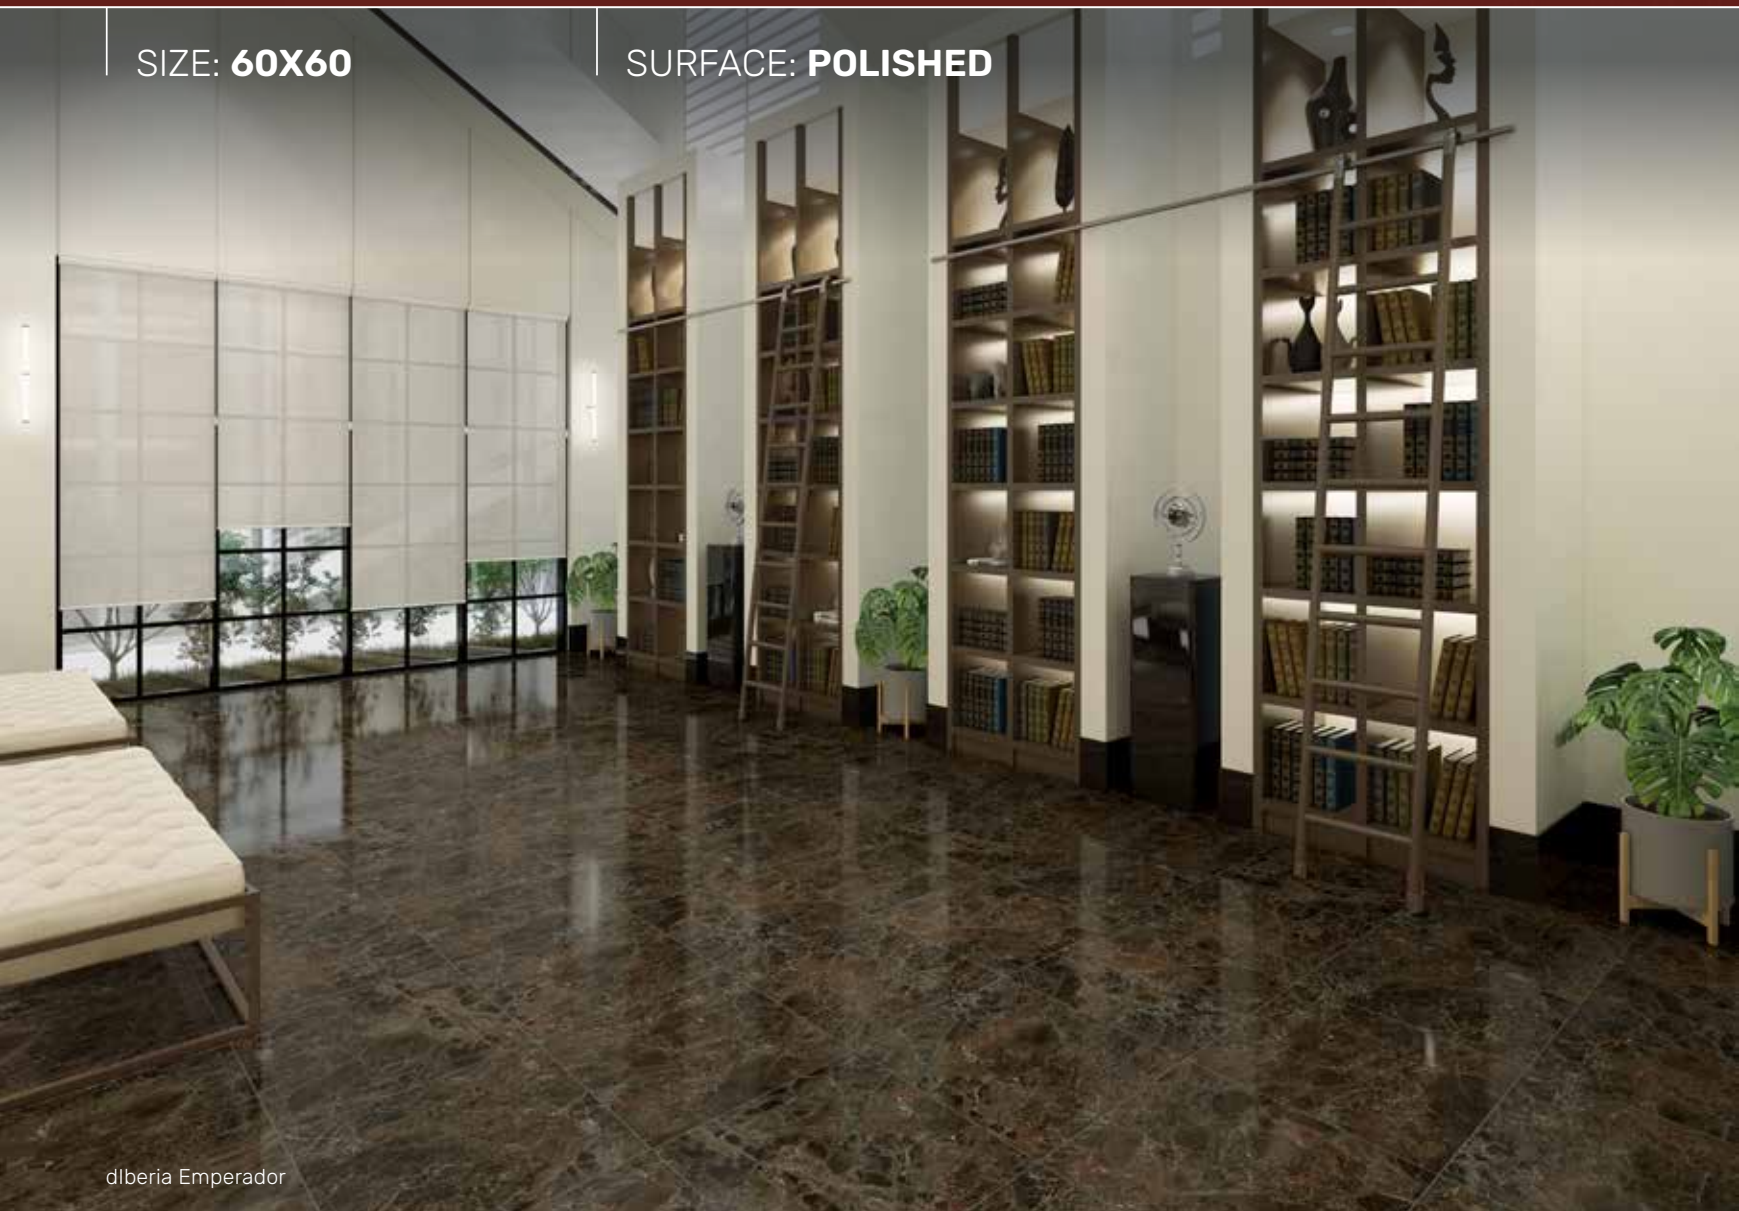

SIZE: **60X60**

SURFACE: **POLISHED**

dIberia Emperador