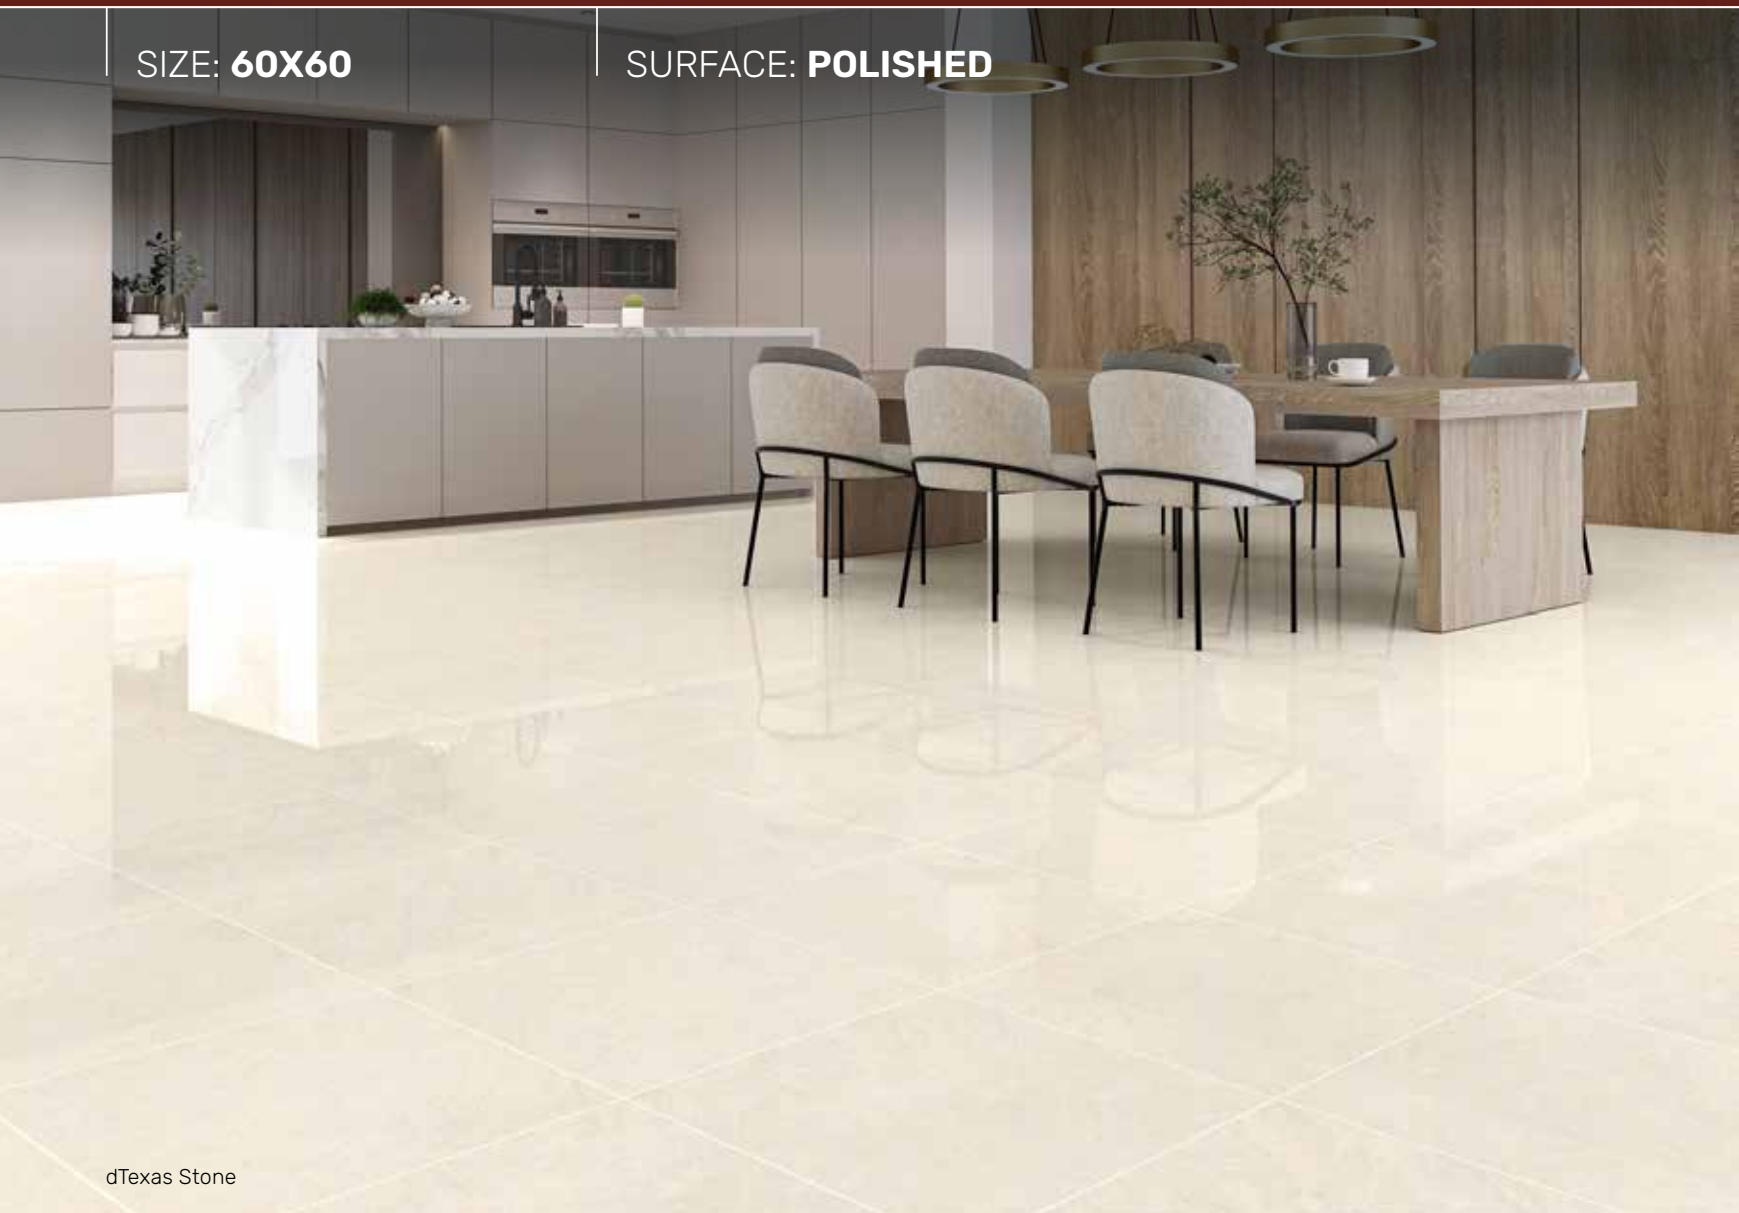

SIZE: **60X60**

SURFACE: **POLISHED**

dTexas Stone

*Available in size 80x80cm.