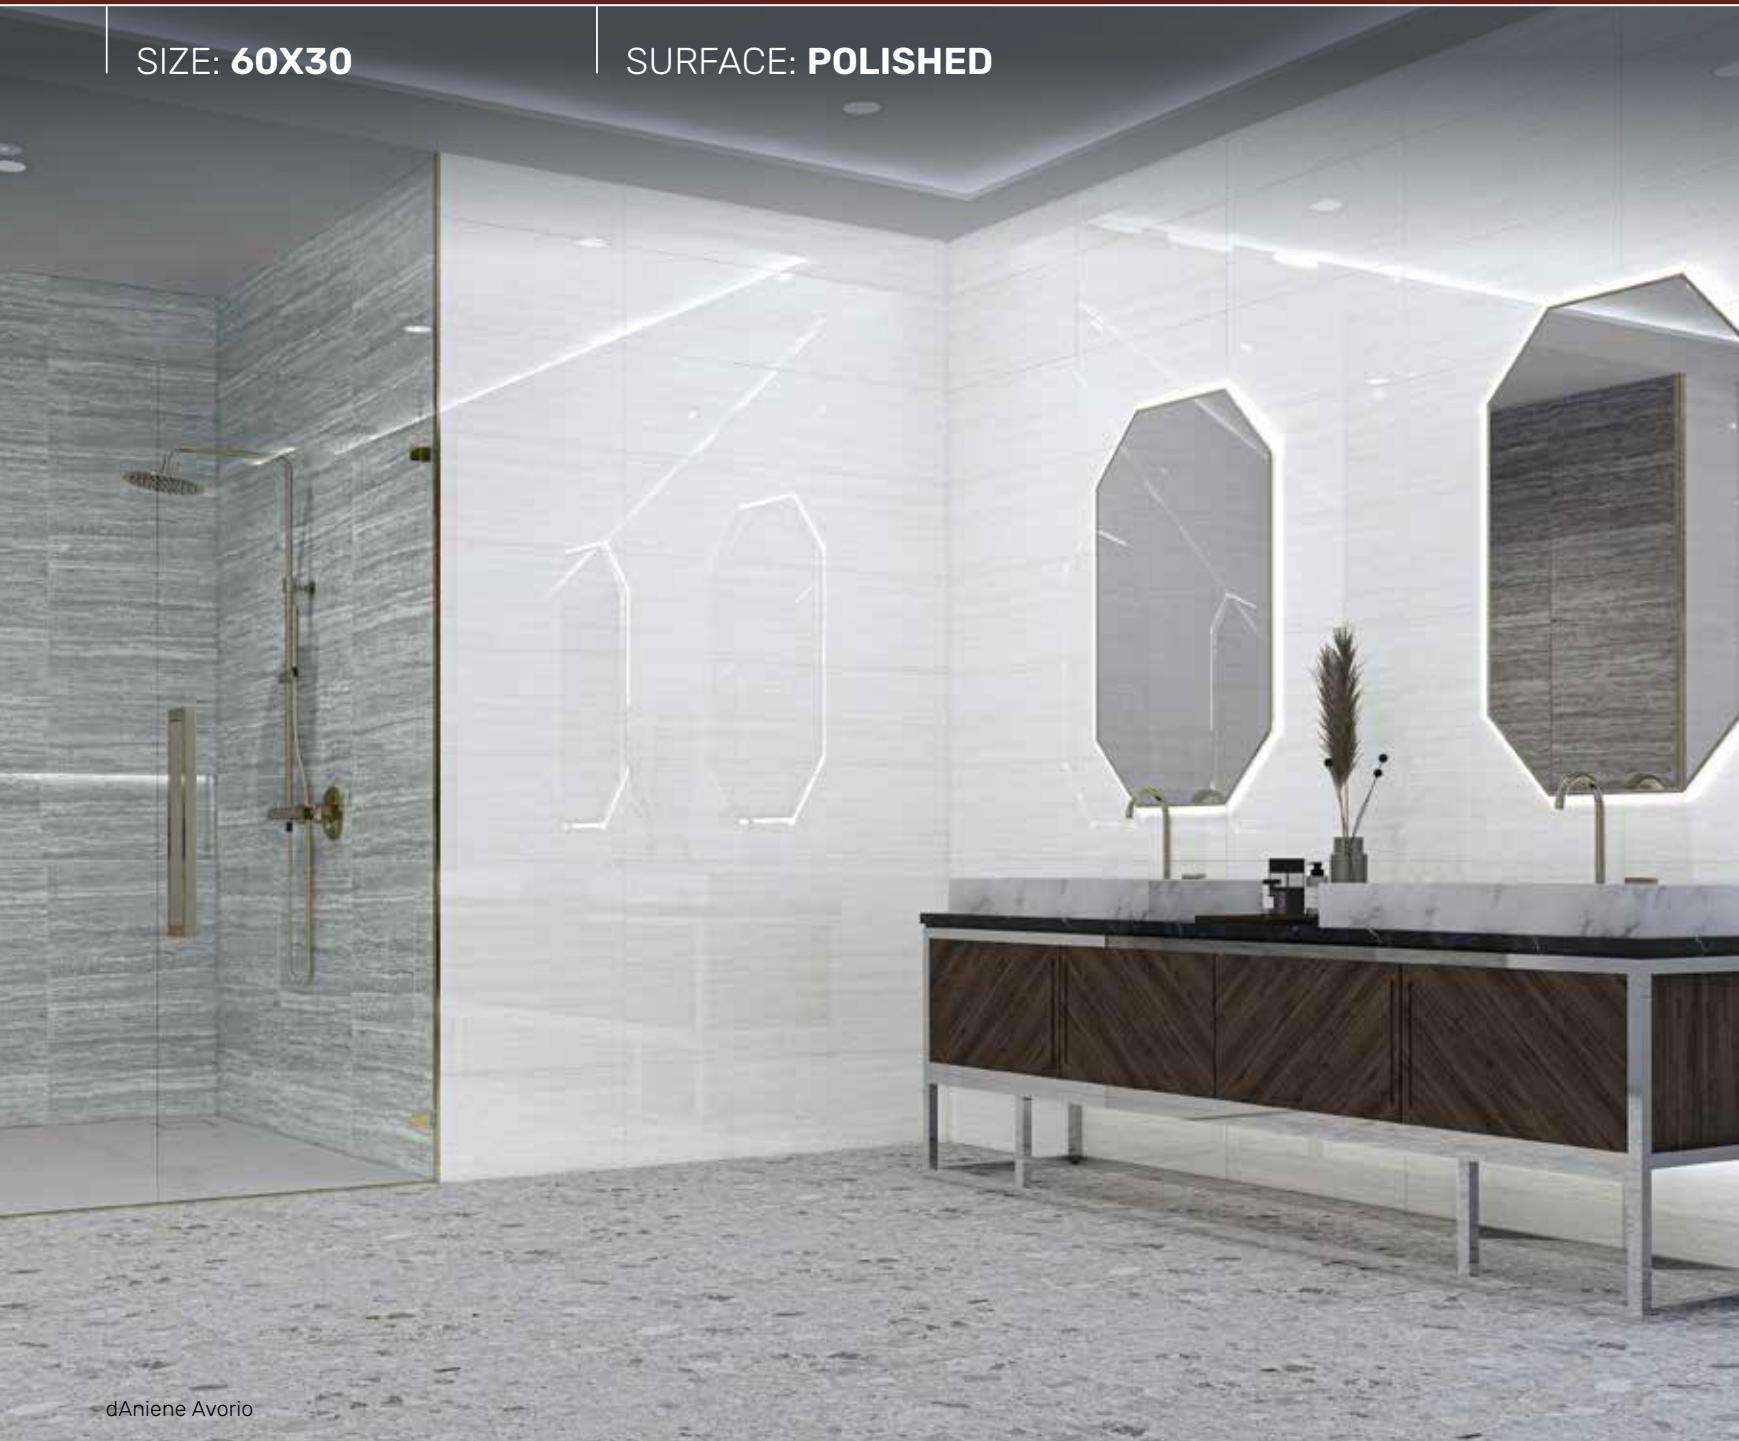

V2

SIZE: **60X30**

SURFACE: **POLISHED**