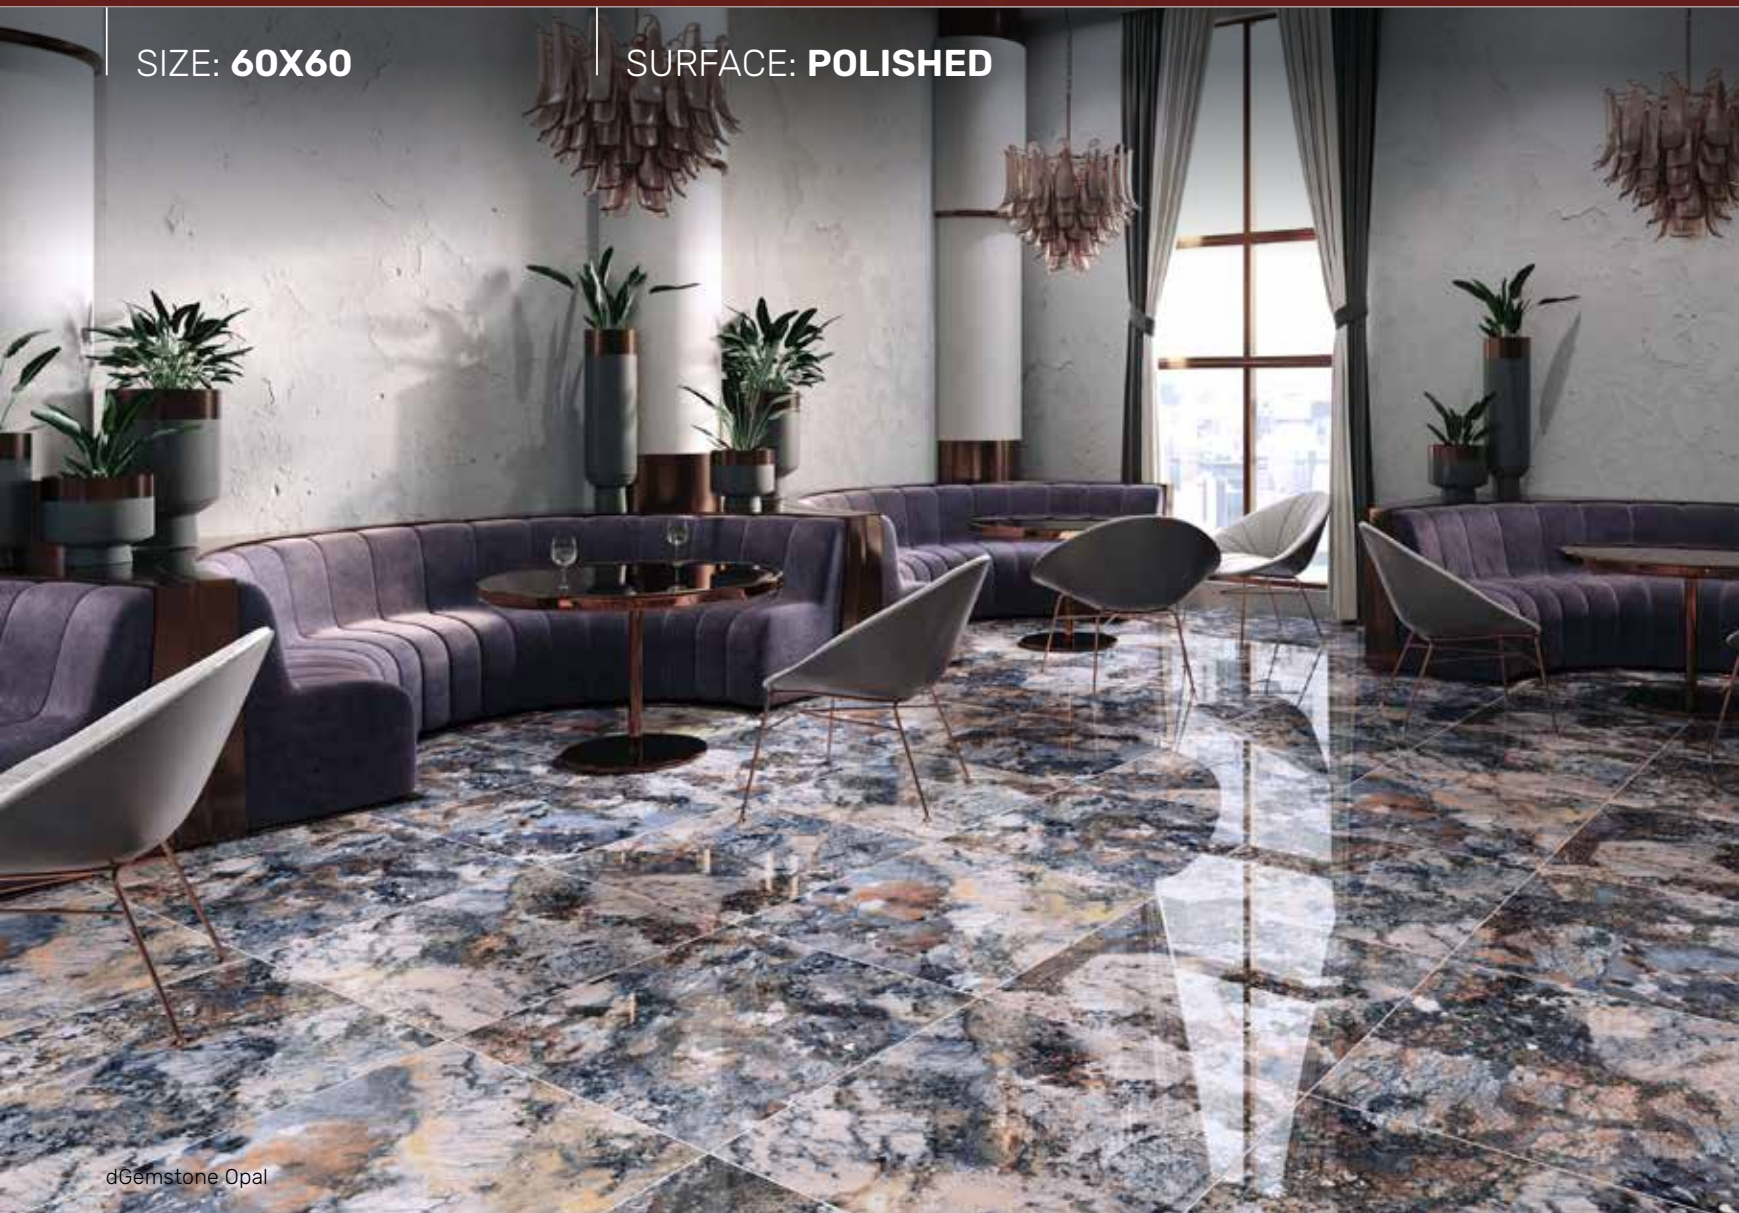

dGEMSTONE

Opal

GLOSSMOOD
BRILLIANCE

SIZE: **60X60**

SURFACE: **POLISHED**

dGemstone Opal