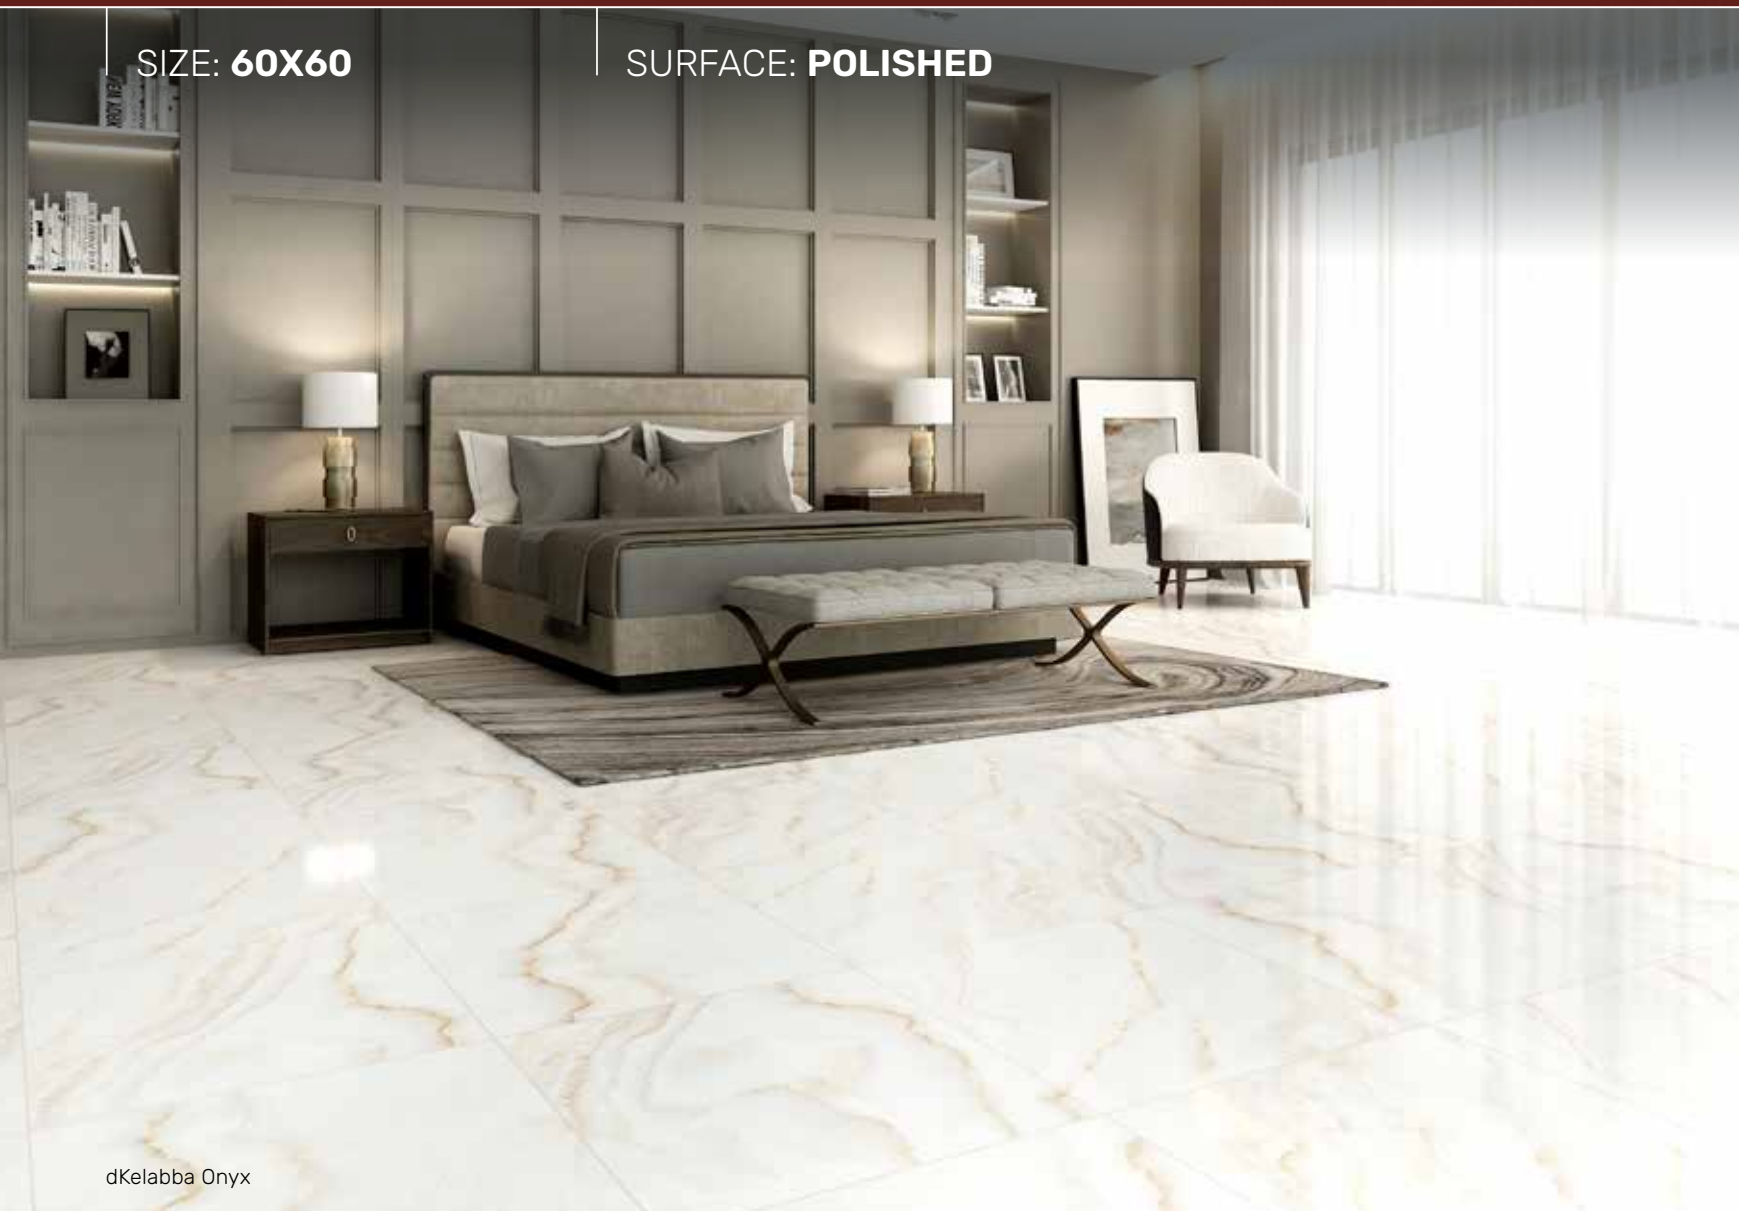

SIZE: **60X60**

SURFACE: **POLISHED**

dKelabba Onyx