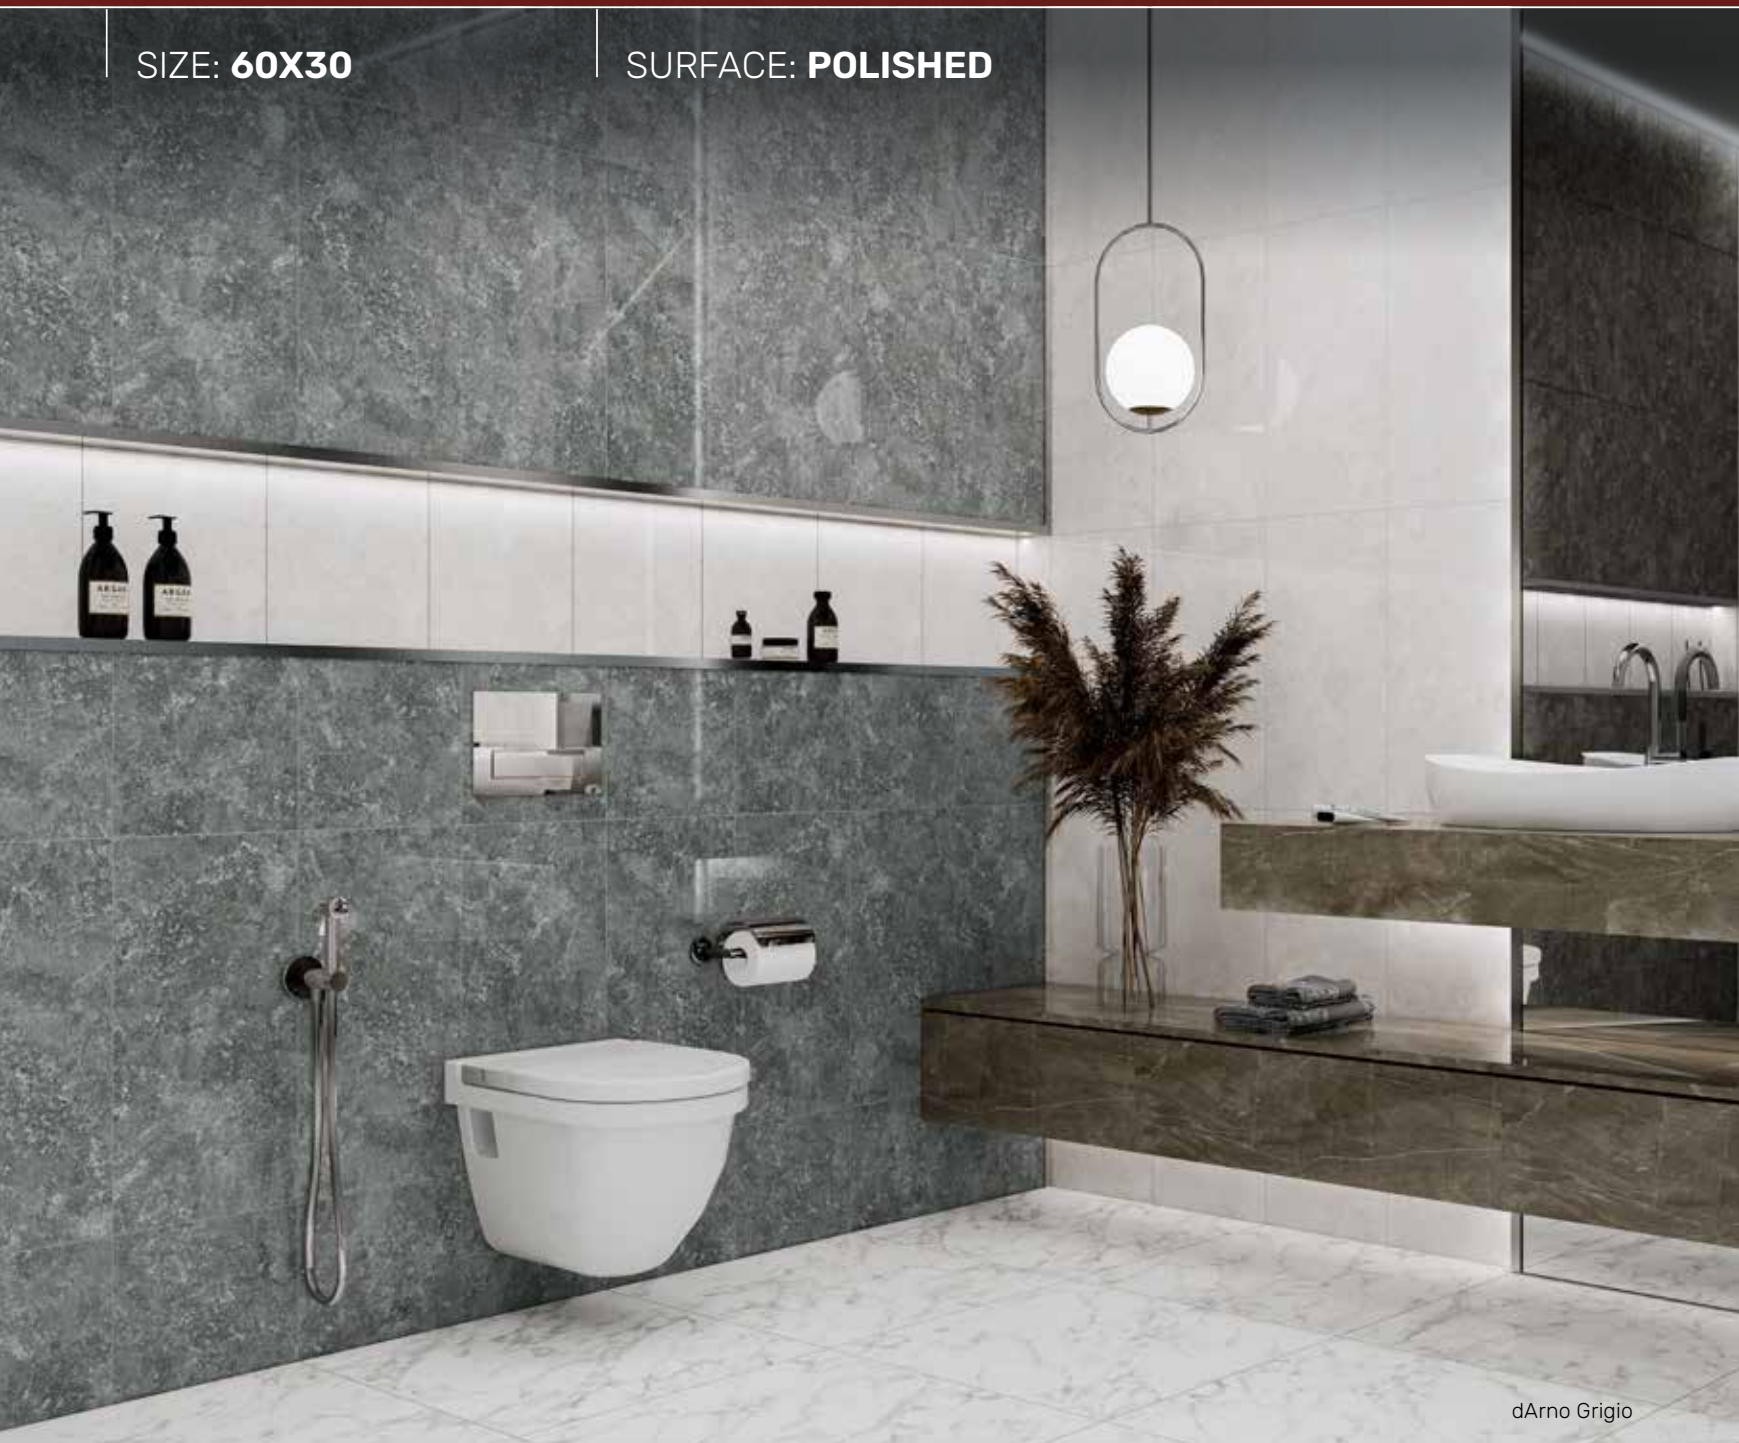

V3

Moderate random design (10)

SIZE: **60X30**

SURFACE: **POLISHED**

dArno Grigio

GT639754FR
dArno Grigio

V2

Mild random design (12)