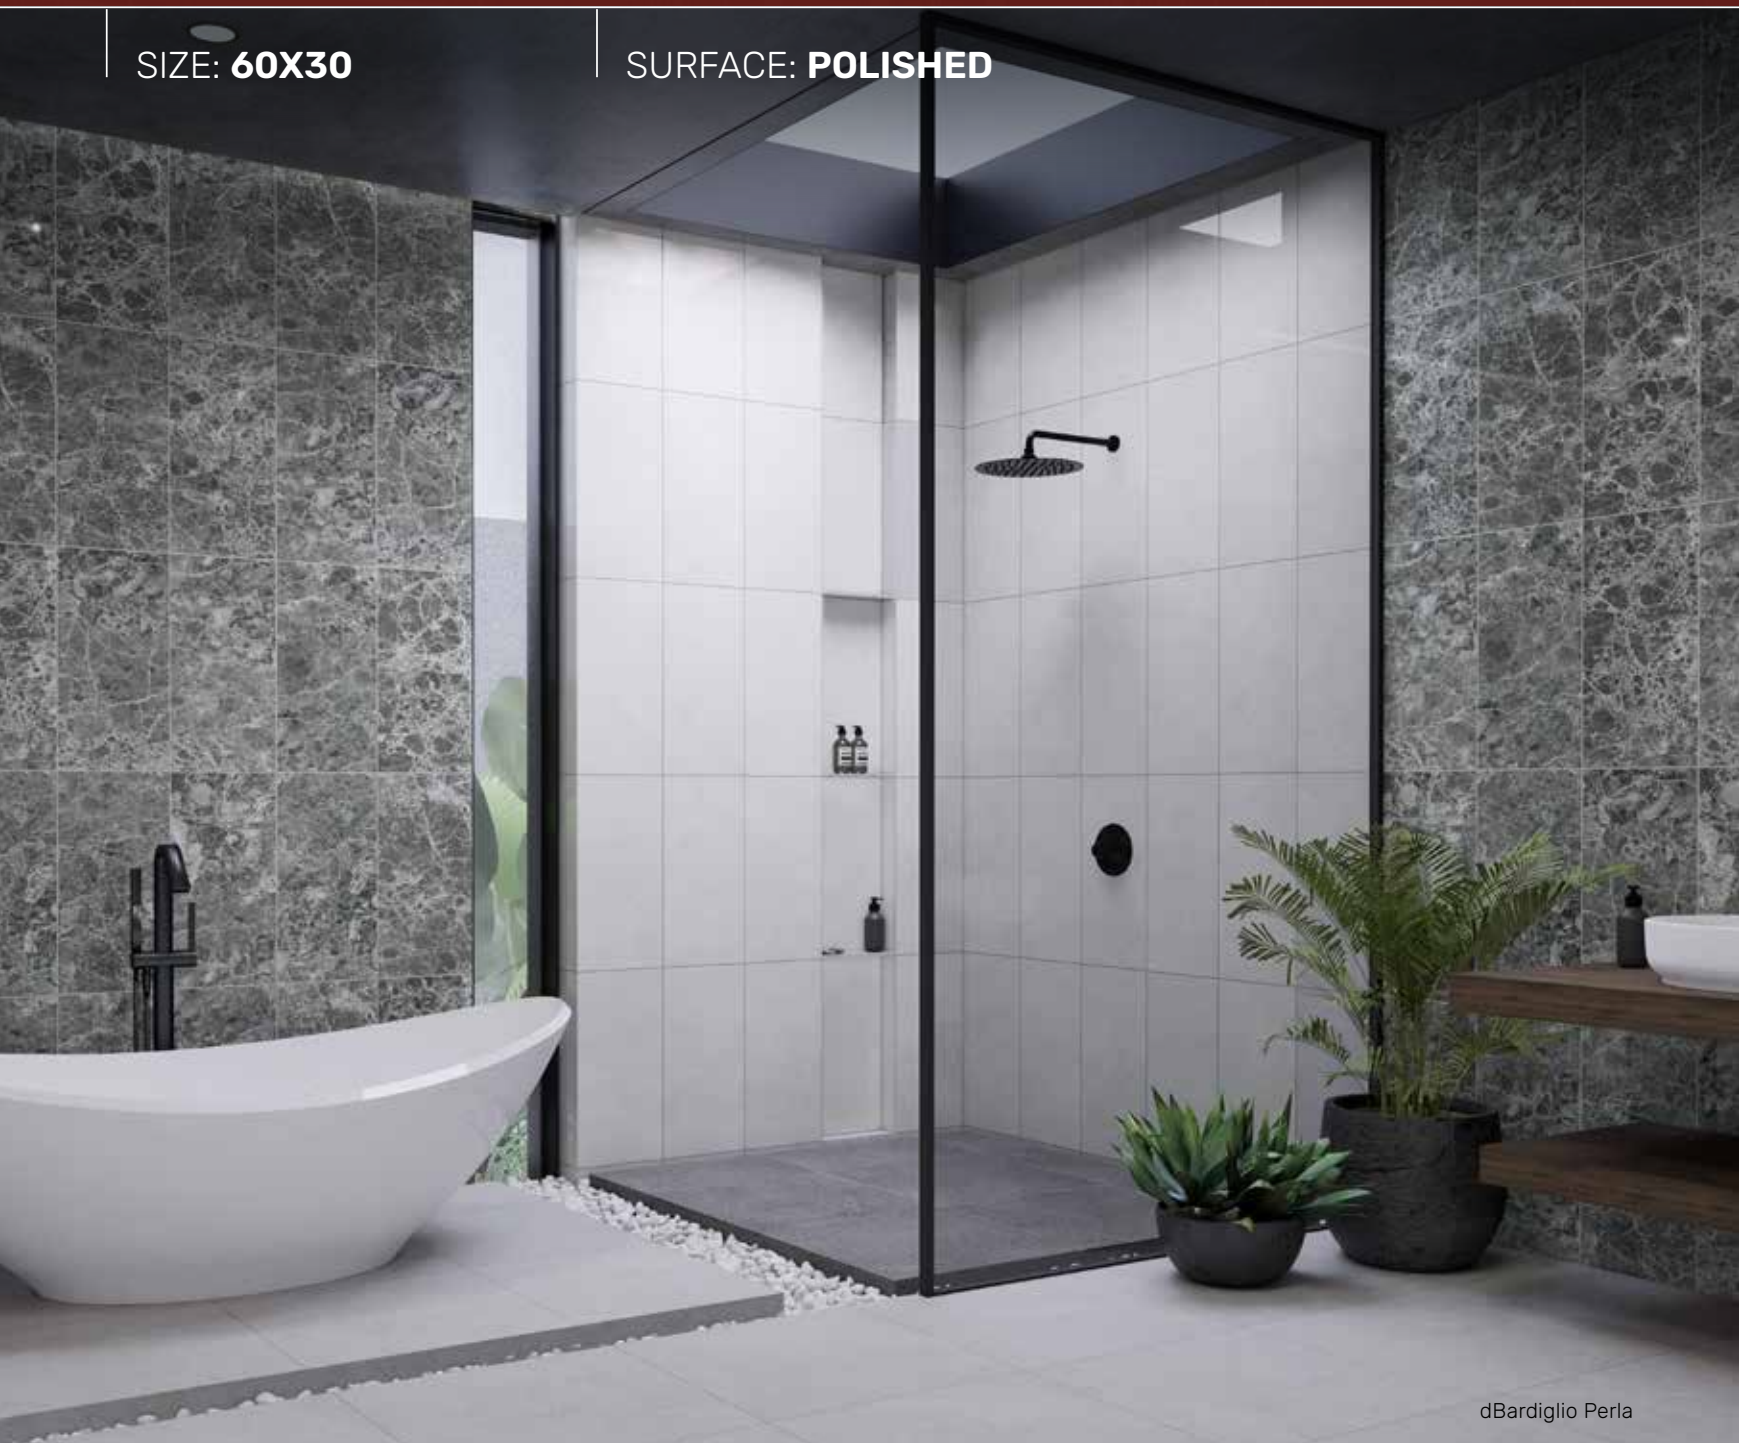

V2

SIZE: **60X30**

SURFACE: **POLISHED**

dBardiglio Perla