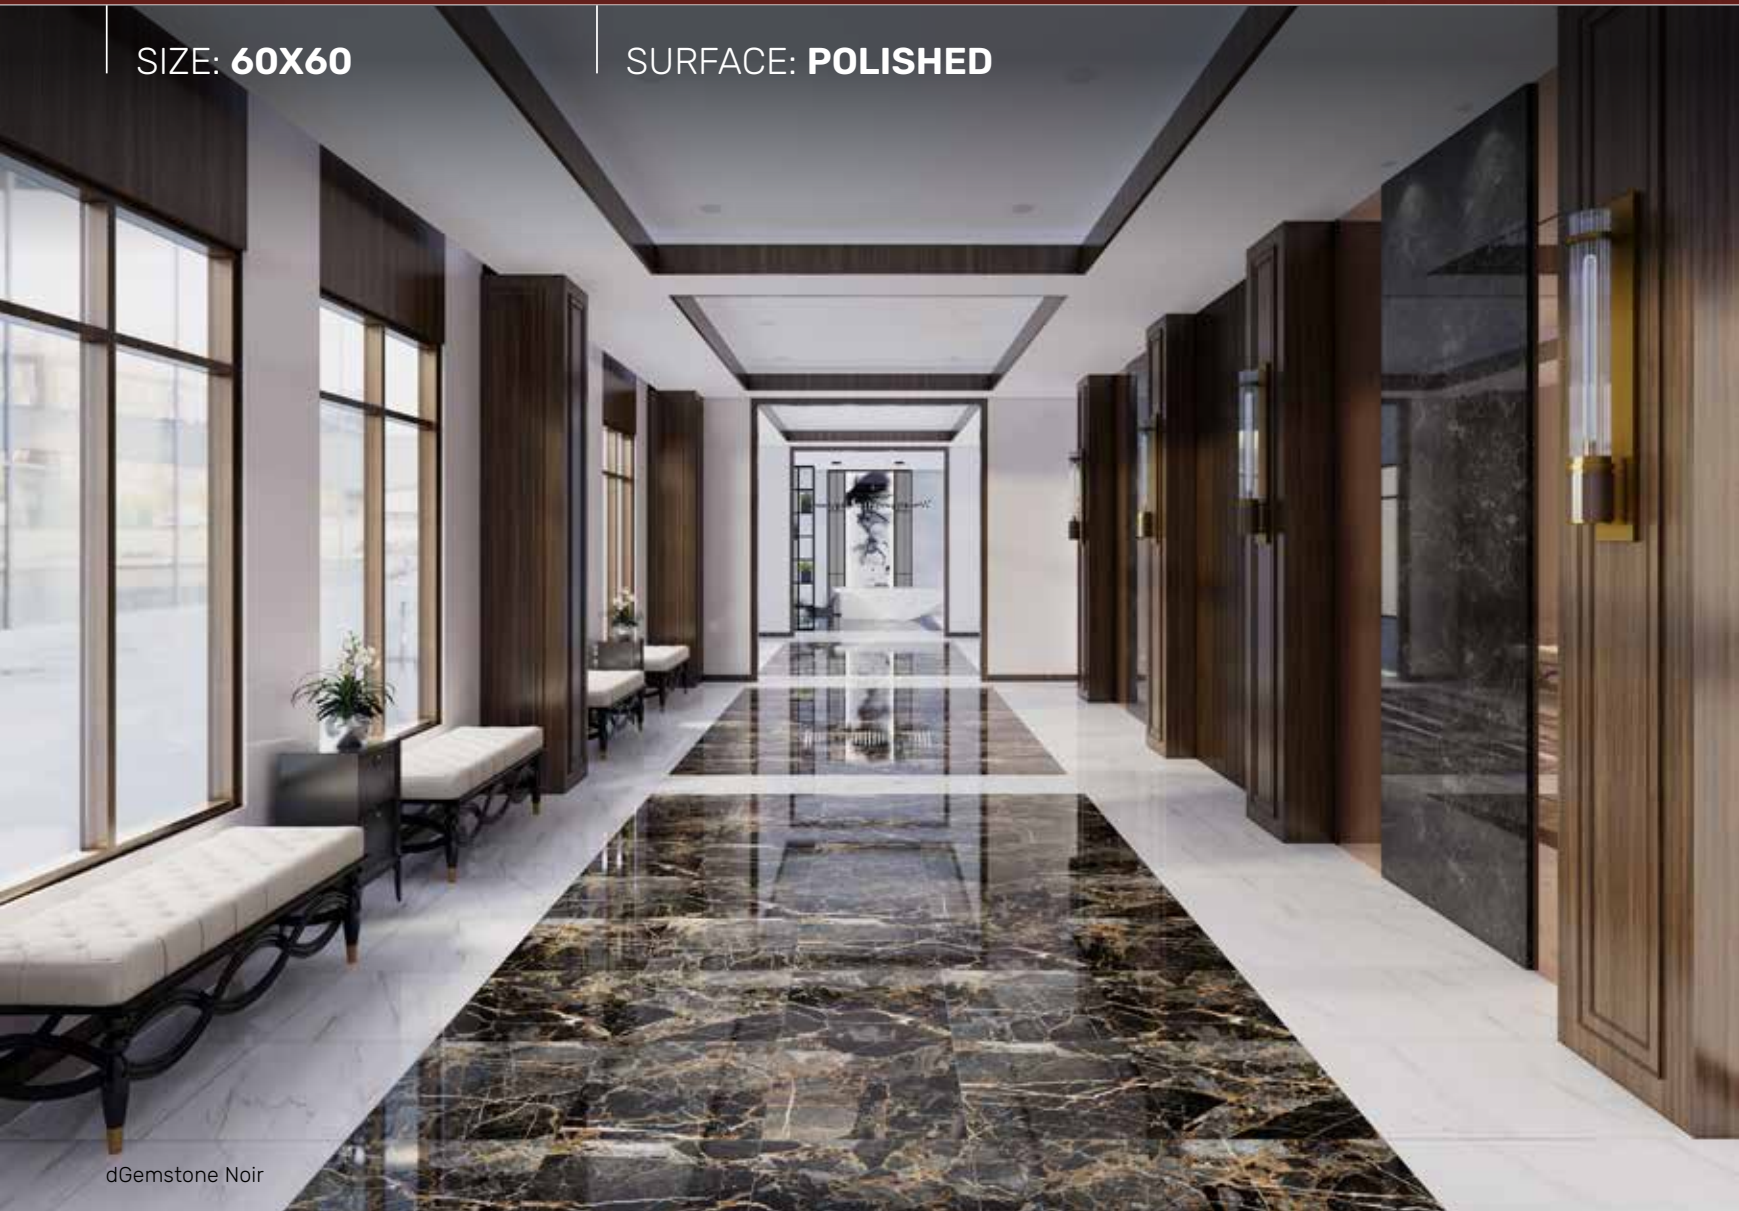

dGEMSTONE

Noir

GLOSSMOOD
BRILLIANCE

SIZE: **60X60**

SURFACE: **POLISHED**

dGemstone Noir