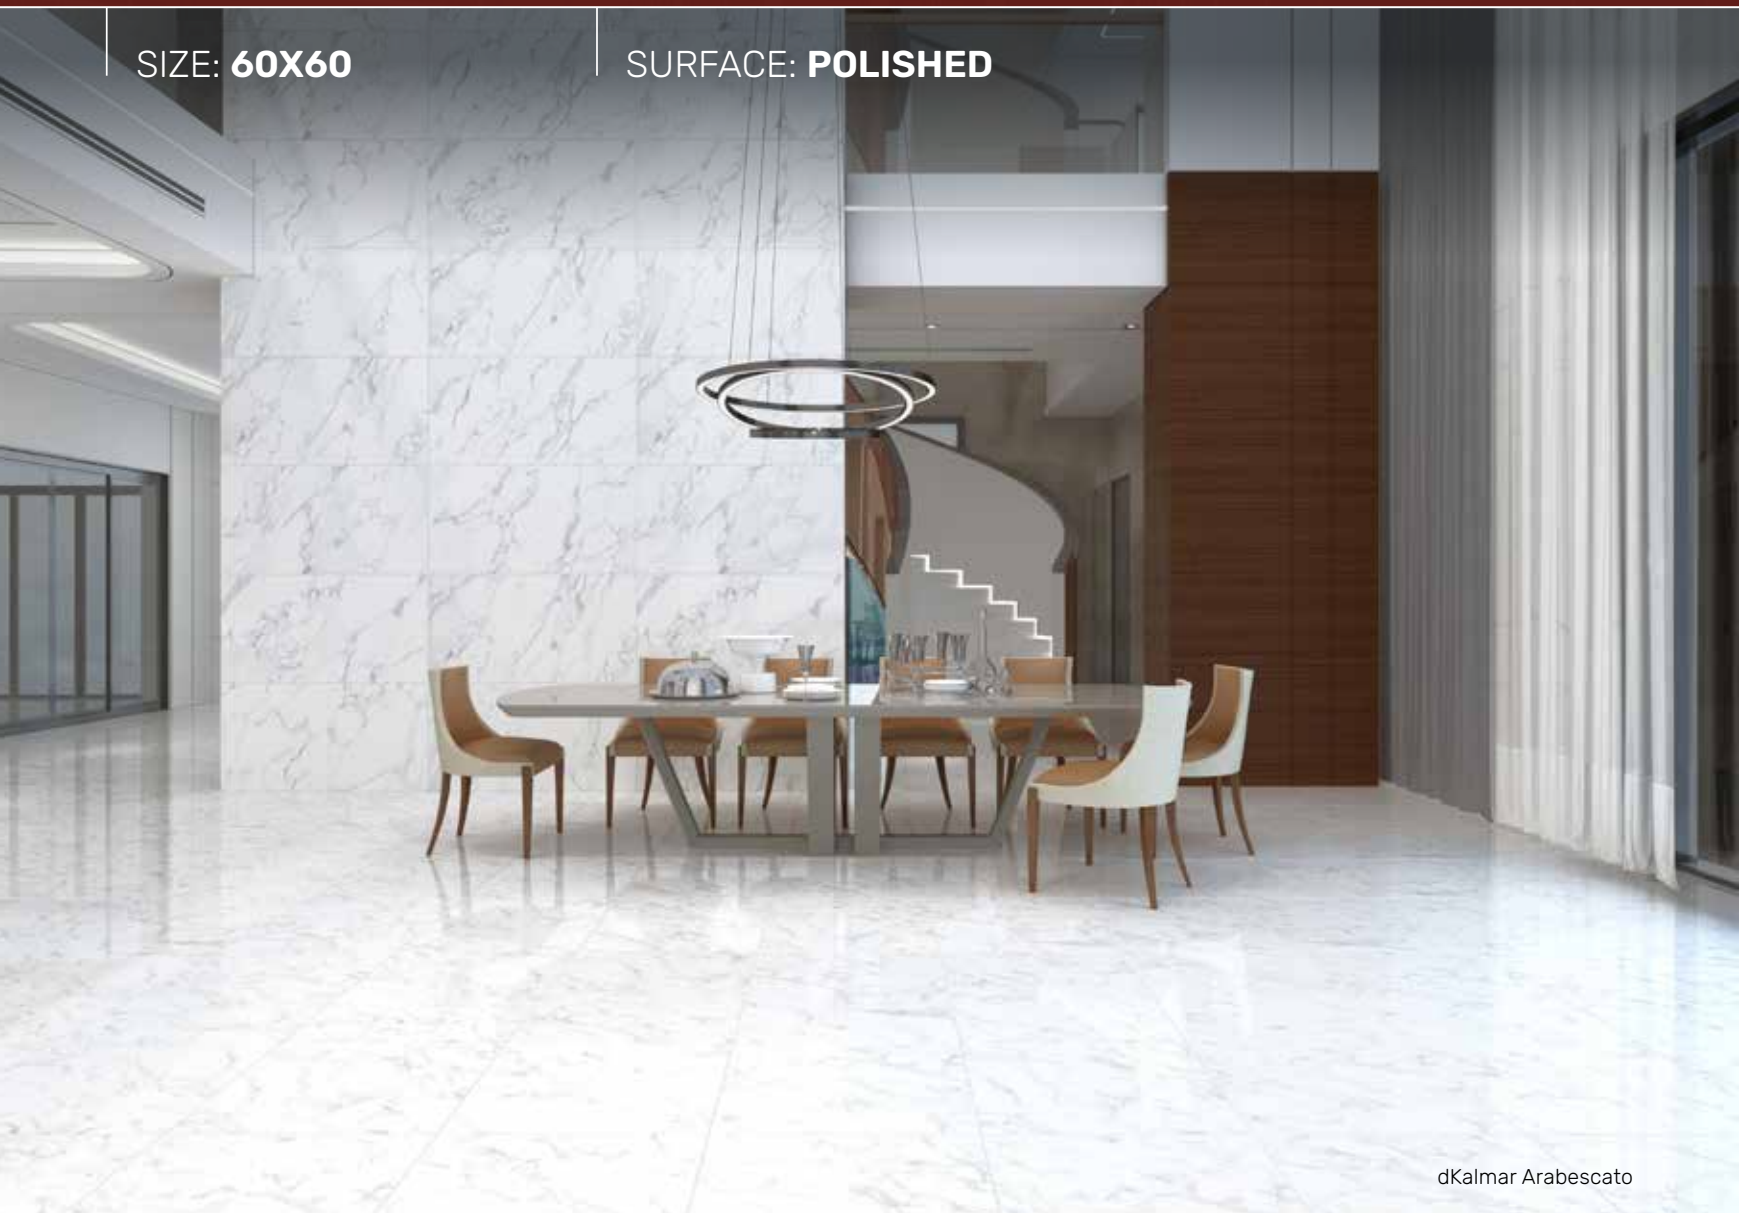

SIZE: **60X60**

SURFACE: **POLISHED**

dKalmar Arabescato