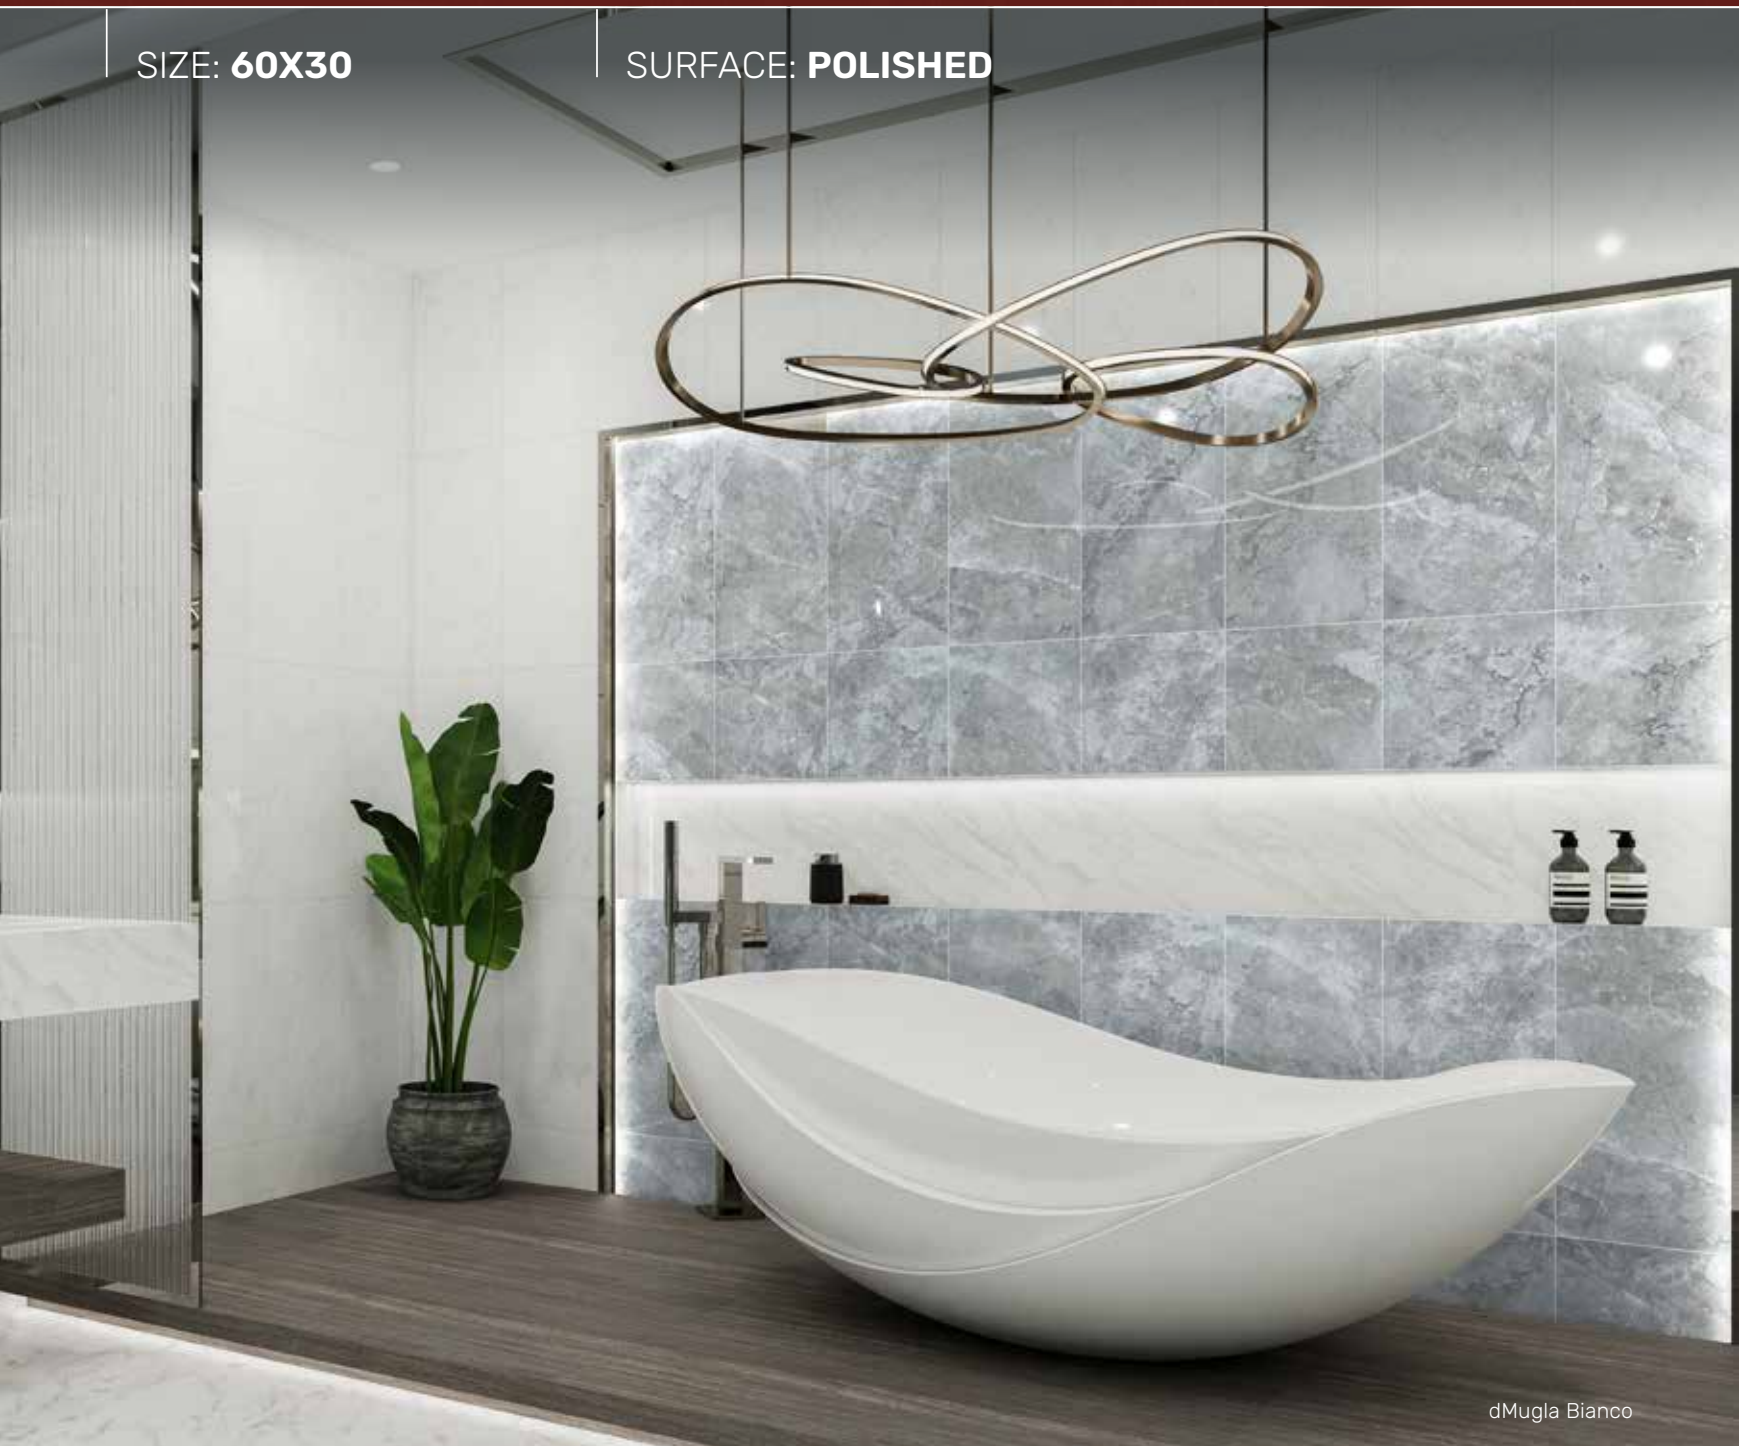

SIZE: **60X30**

SURFACE: **POLISHED**

dNaxos Silver

GT639758FR
dNaxos Silver

V3

Moderate random design (12)

SIZE: **60X30**

SURFACE: **POLISHED**