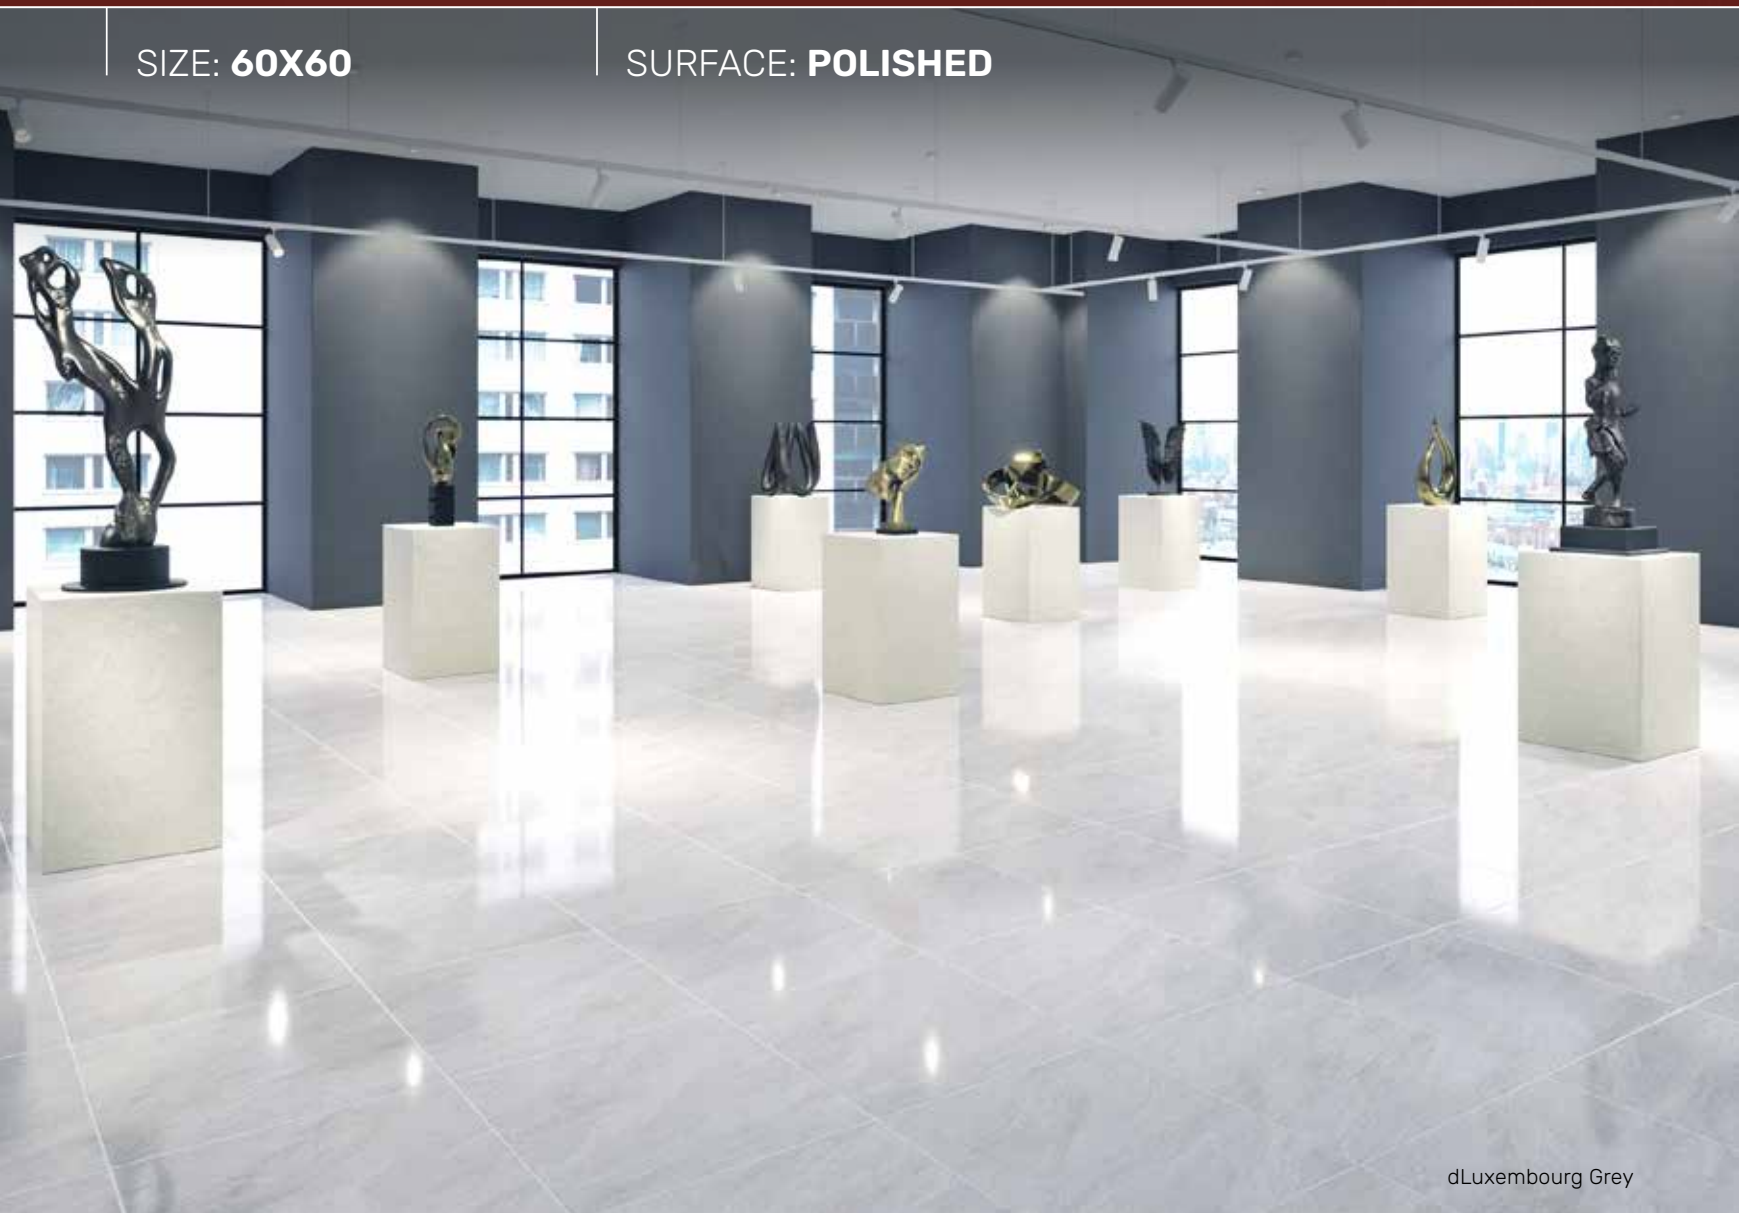

GT609754FR
Aberdeen Grey

GT609755FR
Aberdeen Black

 V2

Mild random design

dLUXEMBOURG

GLOSSMOOD

SIZE: **60X60**

SURFACE: **POLISHED**