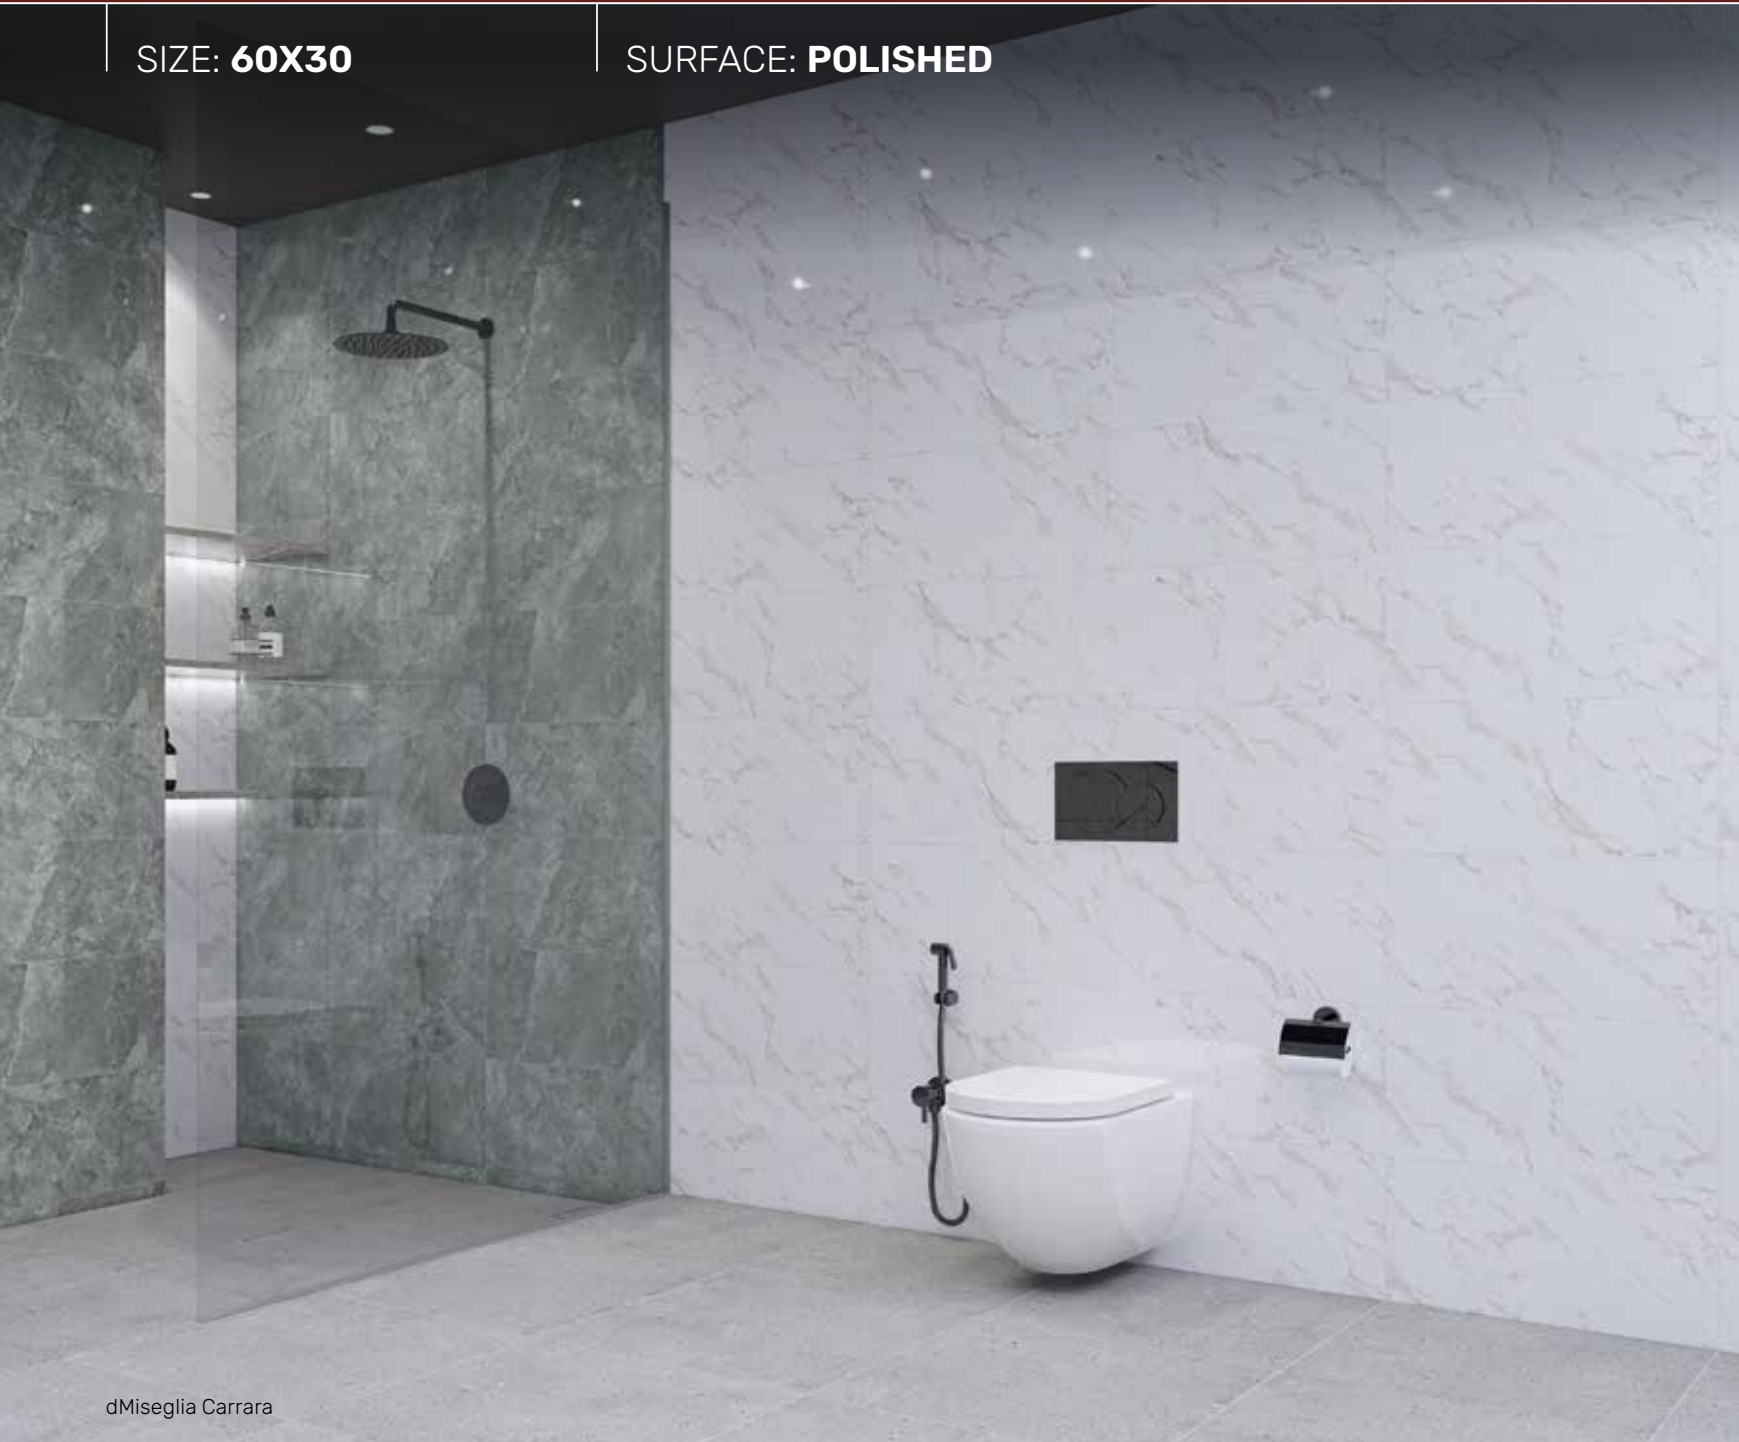

V3

SIZE: **60X30**

SURFACE: **POLISHED**