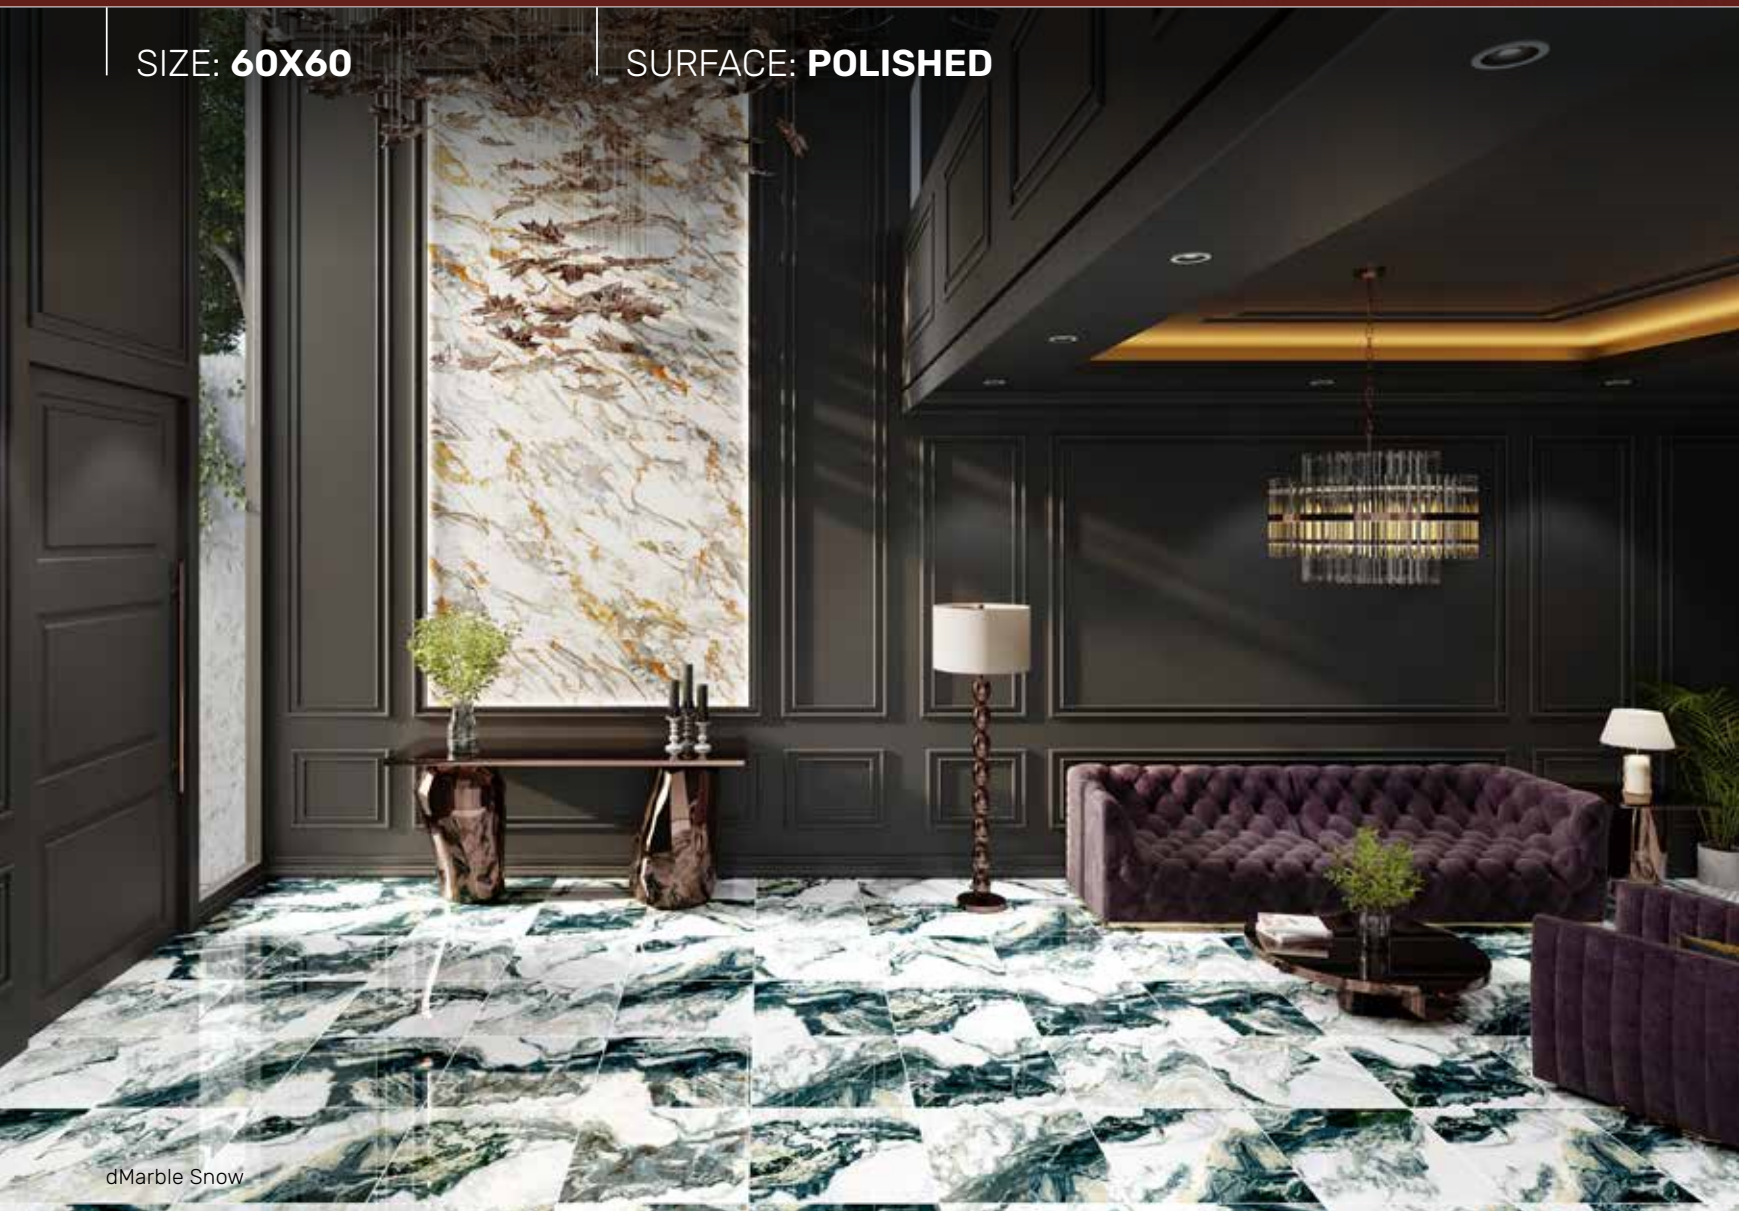

Moderate random design (10)

dMARBLE

Snow

GLOSSMOOD
BRILLIANCE

SIZE: **60X60**

SURFACE: **POLISHED**

dMarble Snow

GT609822FR
dMarble Snow