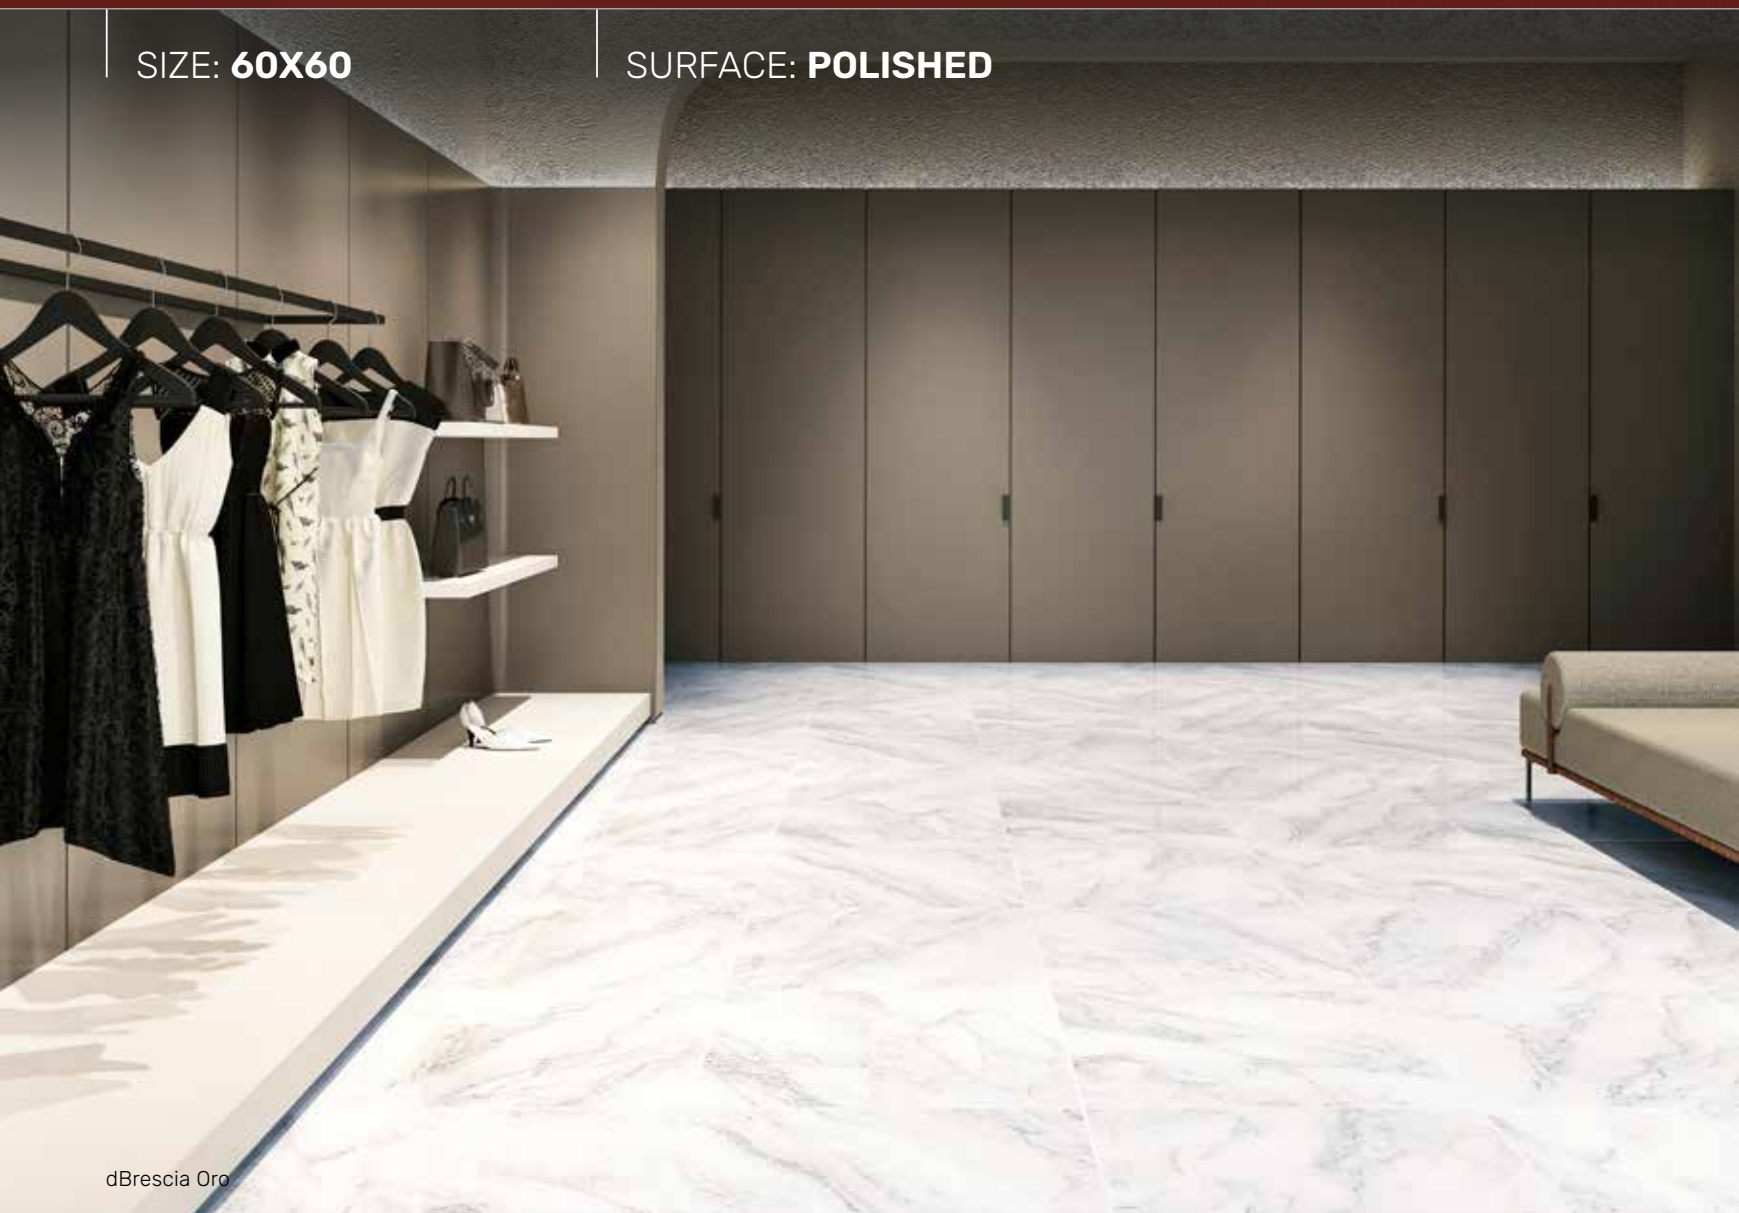

SIZE: **60X60**

SURFACE: **POLISHED**

dBrescia Oro