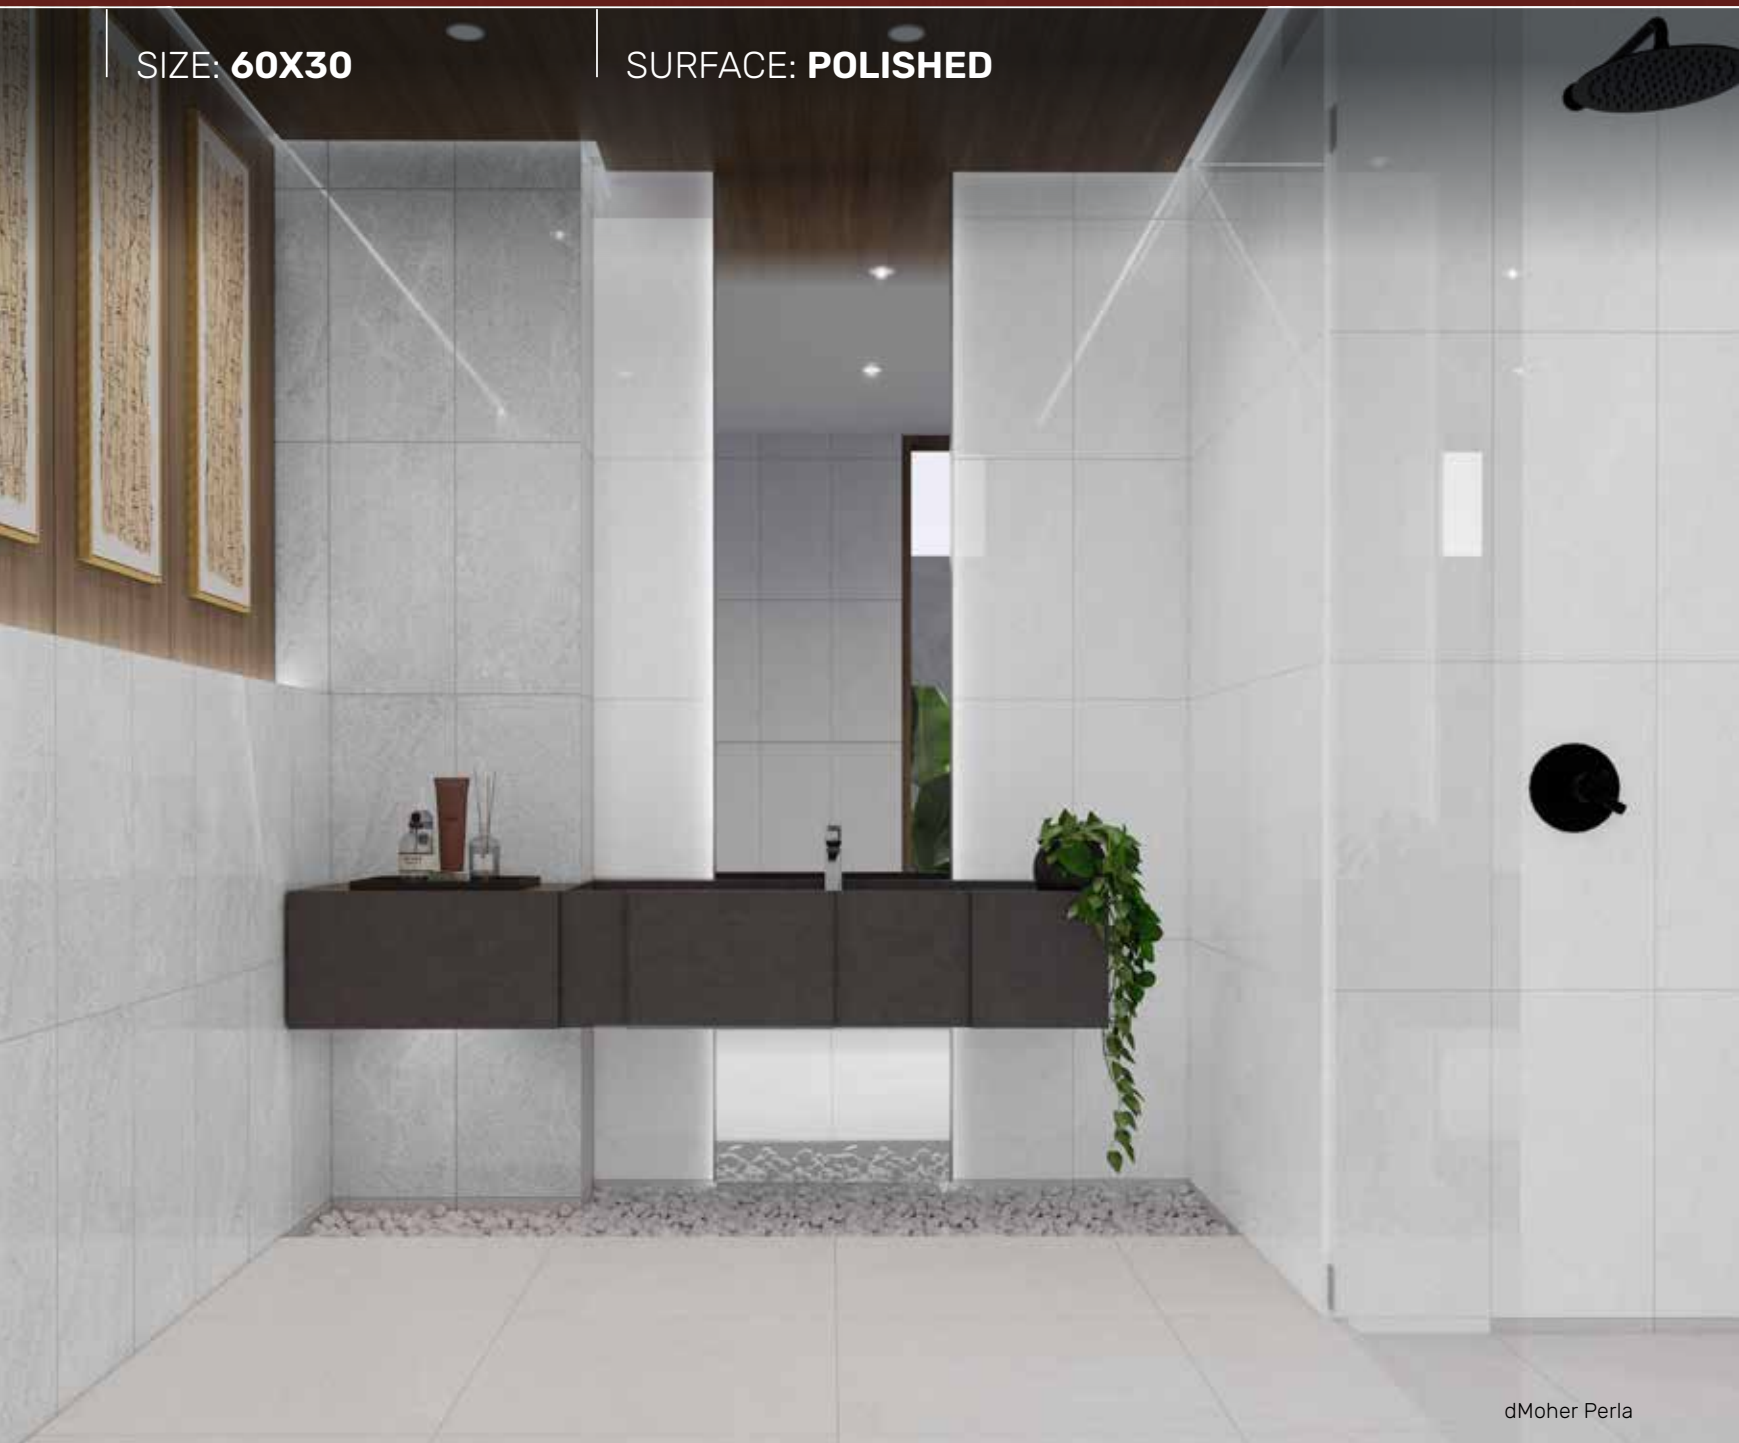

SURFACE: **POLISHED**

dAdonis Beige

GT639757FR
dAdonis Beige

 V2

Mild random design (10)

SIZE: **60X30**

SURFACE: **POLISHED**

dMoher Perla