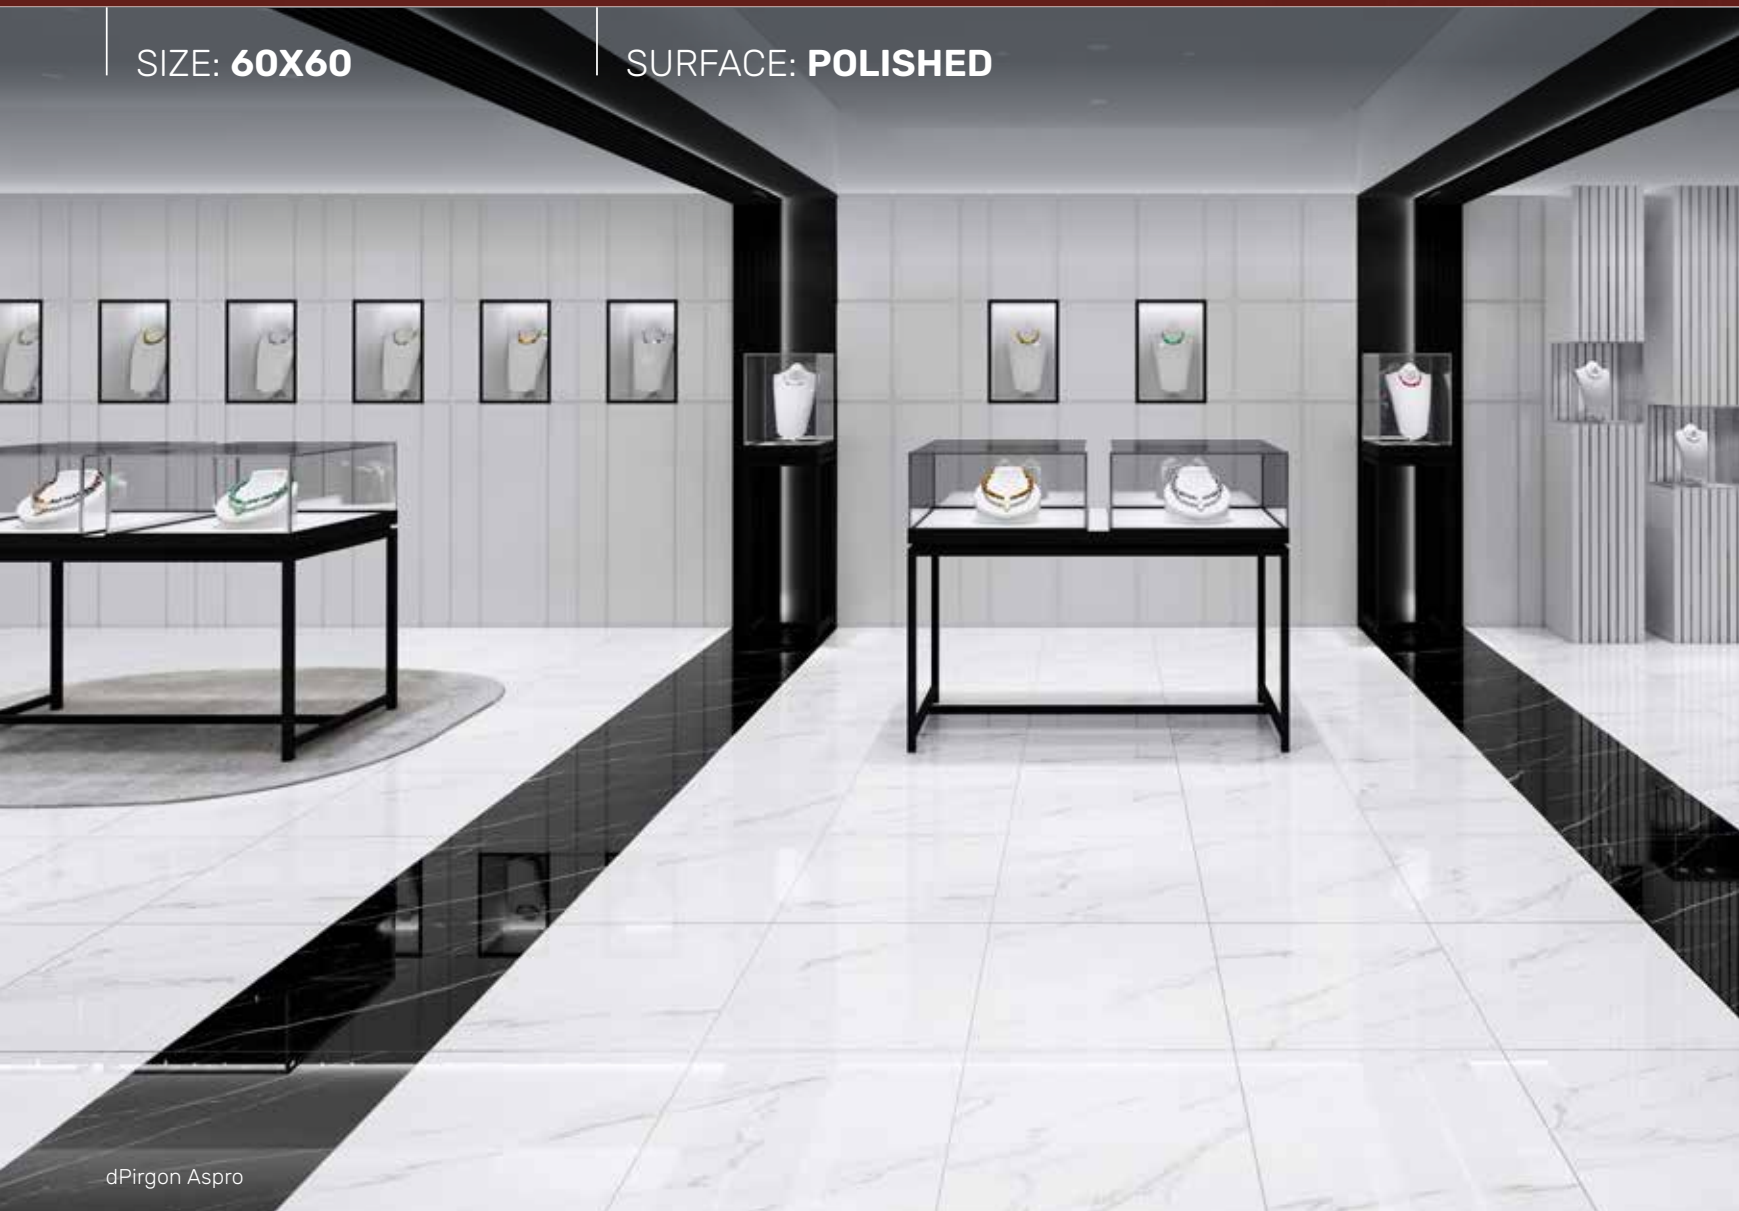

SURFACE: **POLISHED**

dKalmar Arabescato

GT609883FR
dKalmar Arabescato

 V3

Moderate random design (10)

SIZE: **60X60**

SURFACE: **POLISHED**

dPirgon Aspro