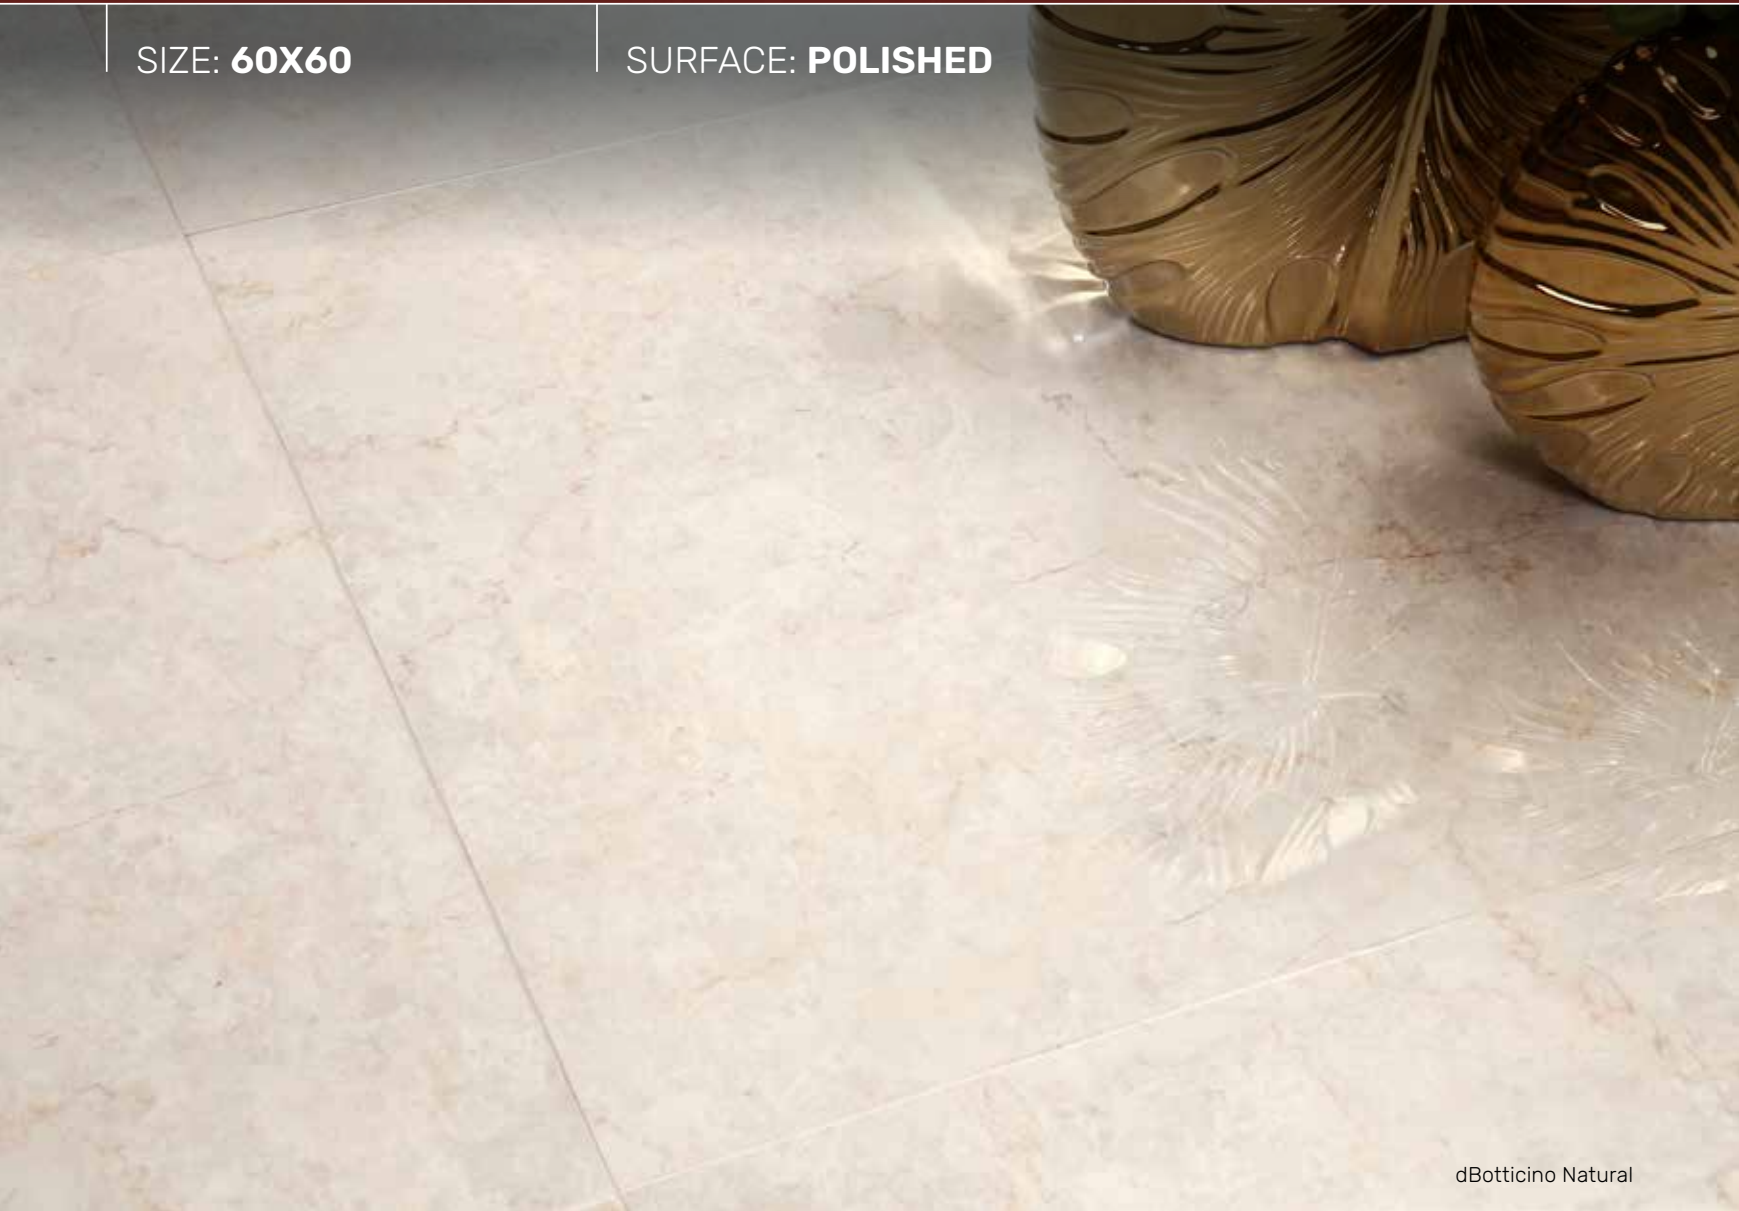

SIZE: **60X60**

SURFACE: **POLISHED**

dBotticino Natural