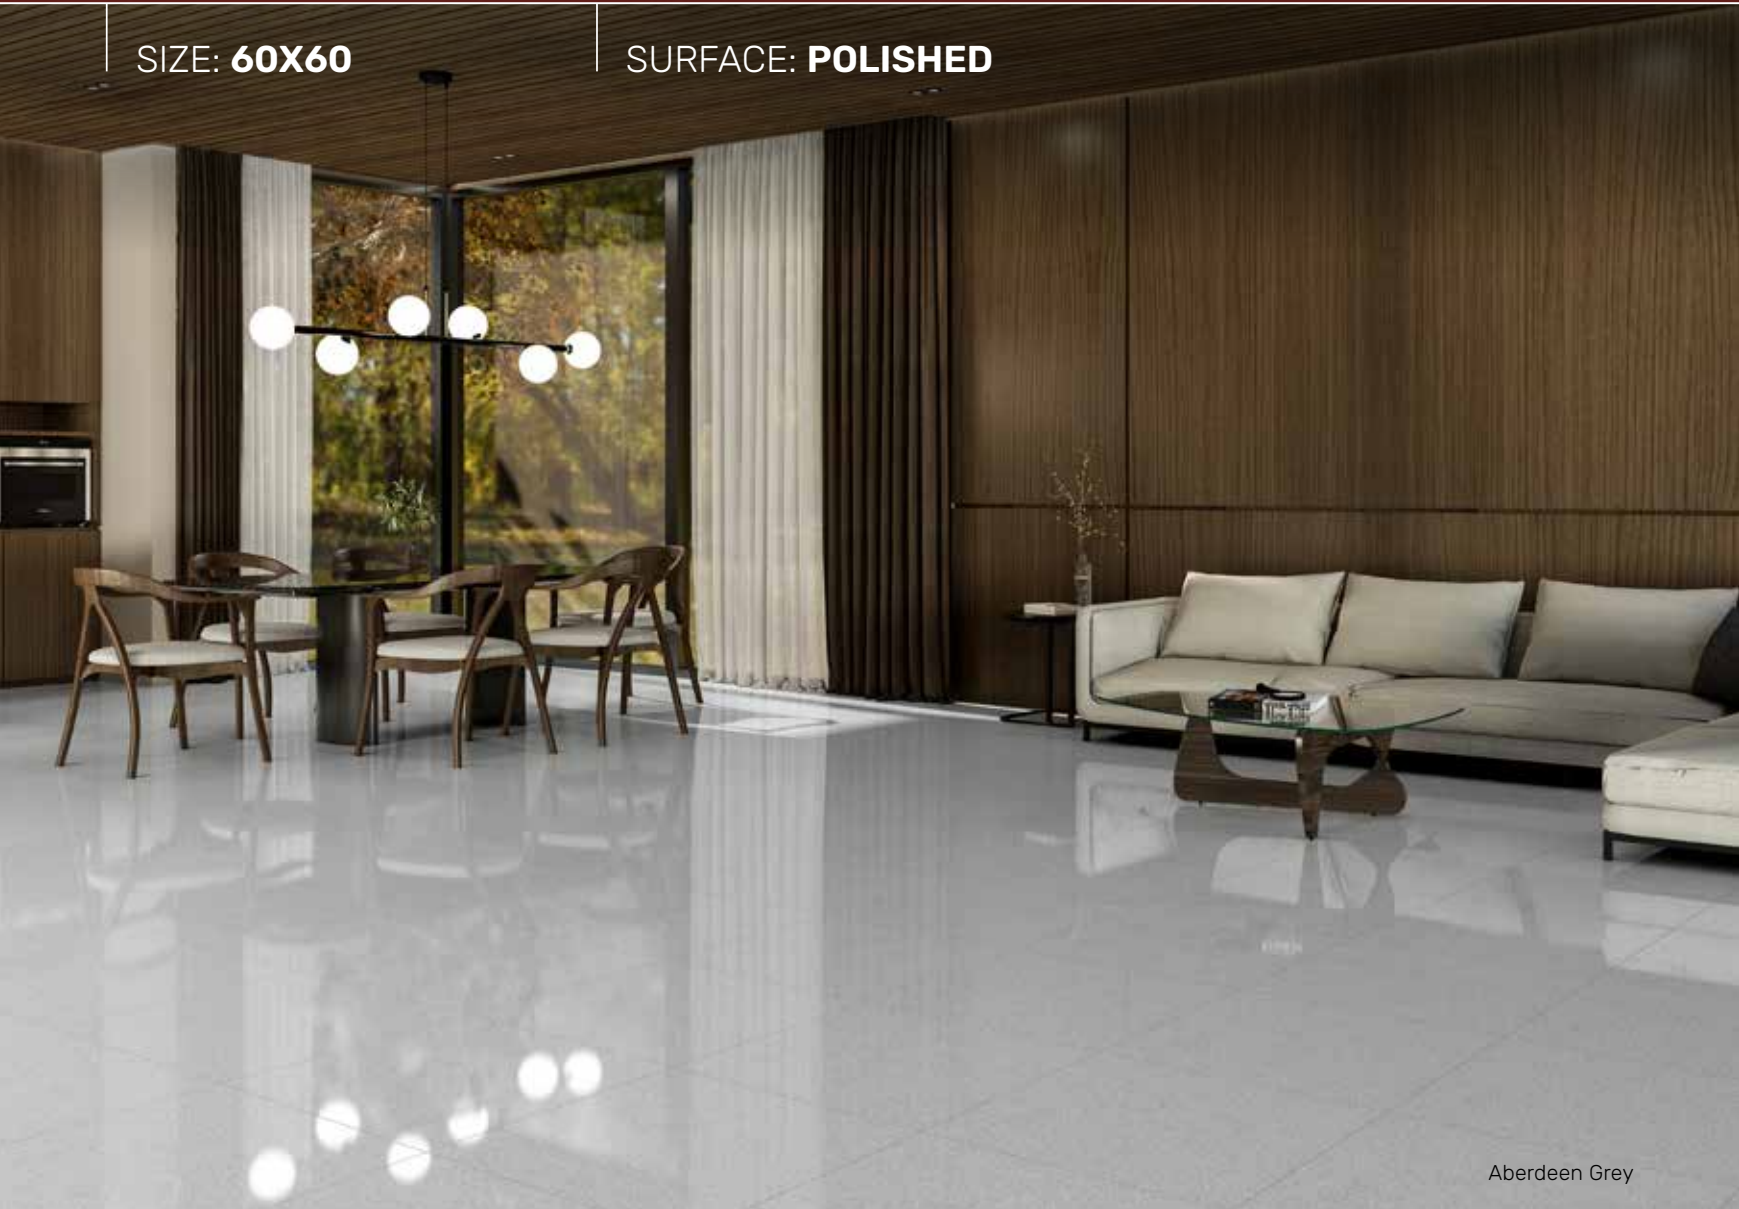

GT609830FR
dNashville Grey

 V2

Mild random design (9)

ABERDEEN

GLOSSMOOD

SIZE: **60X60**

SURFACE: **POLISHED**

Aberdeen Grey